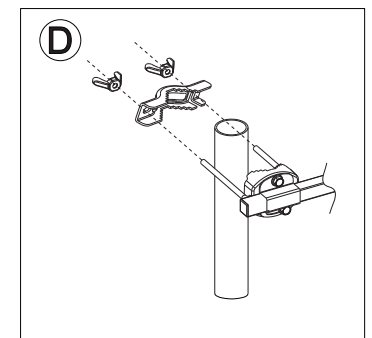

Parts List

- 1x Outdoor antenna
- 1x 10m coaxial antenna cable
- 1x IEC to F-type converter

Disposal: The symbol of crossed out container on the product, in the literature or on the wrapping means that in the European Union all the electric and electronic products, batteries and accumulators must be placed into the separate salvage after finishing their lifetime. Do not throw these products into the unsorted municipal waste