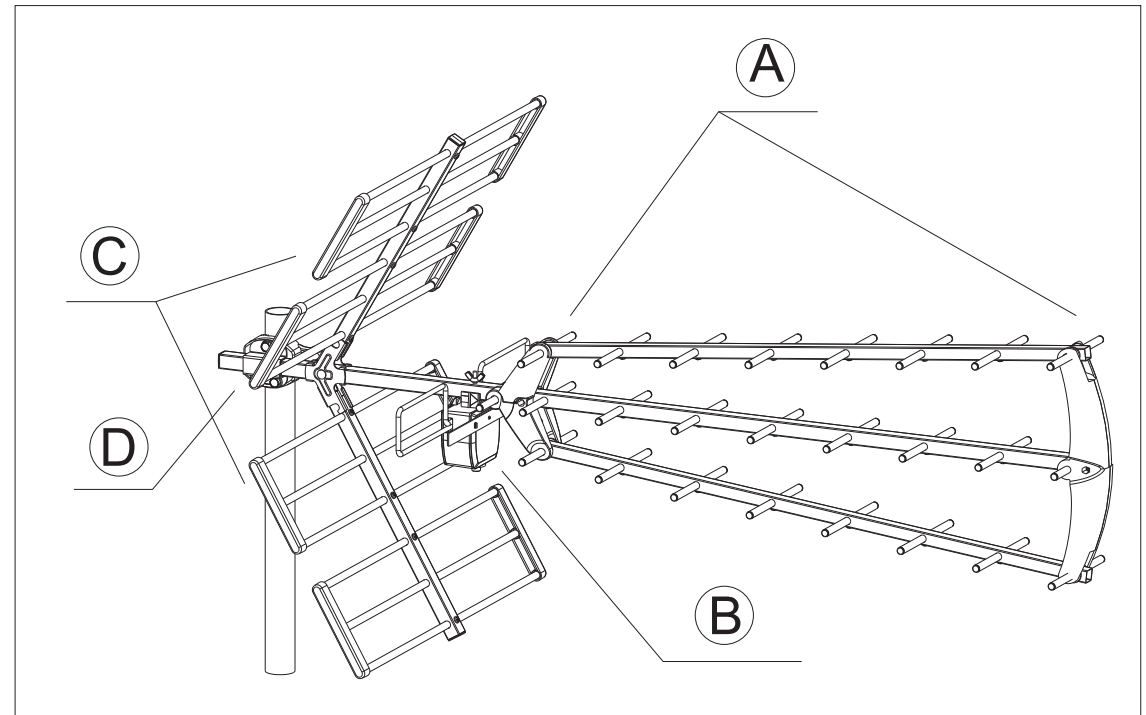

EVOLVEO® Flexi 2

Outdoor TV Antenna
Model: tdeflexi2

The EVOLVEO Flexi 2 antenna is for those who are not sure of signal quality. First, it is possible to buy an antenna in a passive variation, if you find that the signal is not sufficient, you can buy the EVOLVEO Amp 1 adapter, which will amplify the signal to a sufficient level.

Features

- Receives HD and digital TV signals, local VHF and UHF signals
- Reflector Panels provide excellent resistance to interference
- F-type connection makes signal transmission more effective
- Durable elements are rustproof and water resistant

Technical Specifications

- No. of Elements: 27
- Channels: 21-48
- Frequency Range : 470-694Mhz
- Beam Width H/V: H38°/V42°
- Front-back RAtio: 15-25dB
- Impedance: 75 Ohm
- Antenna Length: 1045mm
- Dipole Box: Type B
- Receptions Distance: 105km

Parts List

- 1x Outdoor antenna
- 1x 10m coaxial antenna cable
- 1x IEC to F-type converter

Disposal: The symbol of crossed out container on the product, in the literature or on the wrapping means that in the European Union all the electric and electronic products, batteries and accumulators must be placed into the separate salvage after finishing their lifetime. Do not throw these products into the unsorted municipal waste

! CE DECLARATION OF CONFORMITY

Hereby, the company Abacus Electric, s.r.o. declares that the EVOLVEO Flexi 2 is in compliance with the requirements of the standards and regulations, relevant for the given type of device.

Find the complete text of Declaration of Conformity at <http://ftp.evolveo.com/ce/>

Dovozce / Výrobce - Dovožca / Výrobca
Importer / Manufacturer - Importőr / Gyártó:
Abacus Electric, s.r.o.
Planá 2, 370 01, Czech Republic

Made in China

Copyright © Abacus Electric, s.r.o.
www.evolveo.com

All rights reserved.
Design and specification may be changed without prior notice.