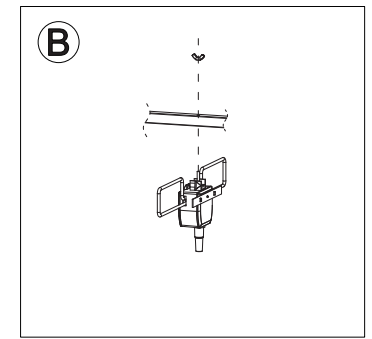

EVOLVEO® Flexi 2

Outdoor TV Antenna
Model: tdeflexi2

The EVOLVEO Flexi 2 antenna is for those who are not sure of signal quality. First, it is possible to buy an antenna in a passive variation, if you find that the signal is not sufficient, you can buy the EVOLVEO Amp 1 adapter, which will amplify the signal to a sufficient level.

Features

- Receives HD and digital TV signals, local VHF and UHF signals
- Reflector Panels provide excellent resistance to interference
- F-type connection makes signal transmission more effective
- Durable elements are rustproof and water resistant

Technical Specifications

- No. of Elements: 27
- Channels: 21-48
- Frequency Range : 470-694Mhz
- Beam Width H/V: H38°/V42°
- Front-back RAtio: 15-25dB
- Impedance: 75 Ohm
- Antenna Length: 1045mm
- Dipole Box: Type B
- Receptions Distance: 105km

Parts List

- 1x Outdoor antenna
- 1x 10m coaxial antenna cable
- 1x IEC to F-type converter

Disposal: The symbol of crossed out container on the product, in the literature or on the wrapping means that in the European Union all the electric and electronic products, batteries and accumulators must be placed into the separate salvage after finishing their lifetime. Do not throw these products into the unsorted municipal waste

! CE DECLARATION OF CONFORMITY

Hereby, the company Abacus Electric, s.r.o. declares that the EVOLVEO Flexi 2 is in compliance with the requirements of the standards and regulations, relevant for the given type of device.

Find the complete text of Declaration of Conformity at <http://ftp.evolveo.com/ce/>

Dovozce / Výrobce - Dovožca / Výrobca
Importer / Manufacturer - Importőr / Gyártó:
Abacus Electric, s.r.o.
Planá 2, 370 01, Czech Republic

Made in China

Copyright © Abacus Electric, s.r.o.
www.evolveo.com

All rights reserved.
Design and specification may be changed without prior notice.