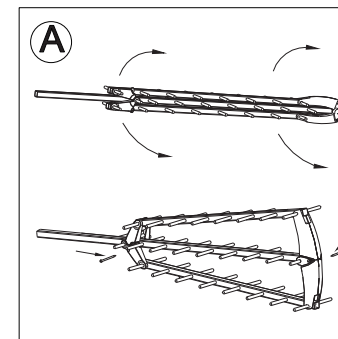

EVOLVEO® Flexi 2

Outdoor TV Antenna
Model: tdeflexi2

The EVOLVEO Flexi 2 antenna is for those who are not sure of signal quality. First, it is possible to buy an antenna in a passive variation, if you find that the signal is not sufficient, you can buy the EVOLVEO Amp 1 adapter, which will amplify the signal to a sufficient level.

Features

- Receives HD and digital TV signals, local VHF and UHF signals
- Reflector Panels provide excellent resistance to interference
- F-type connection makes signal transmission more effective
- Durable elements are rustproof and water resistant

Technical Specifications

- No. of Elements: 27
- Channels: 21-48
- Frequency Range : 470-694Mhz
- Beam Width H/V: H38°/V42°
- Front-back RAtio: 15-25dB
- Impedance: 75 Ohm
- Antenna Length: 1045mm
- Dipole Box: Type B
- Receptions Distance: 105km

Parts List

- 1x Outdoor antenna
- 1x 10m coaxial antenna cable
- 1x IEC to F-type converter

Disposal: The symbol of crossed out container on the product, in the literature or on the wrapping means that in the European Union all the electric and electronic products, batteries and accumulators must be placed into the separate salvage after finishing their lifetime. Do not throw these products into the unsorted municipal waste

! CE DECLARATION OF CONFORMITY

Hereby, the company Abacus Electric, s.r.o. declares that the EVOLVEO Flexi 2 is in compliance with the requirements of the standards and regulations, relevant for the given type of device.

Find the complete text of Declaration of Conformity at <http://ftp.evolveo.com/ce/>

Dovozce / Výrobce - Dovožca / Výrobca
Importer / Manufacturer - Importőr / Gyártó:
Abacus Electric, s.r.o.
Planá 2, 370 01, Czech Republic

Made in China

Copyright © Abacus Electric, s.r.o.
www.evolveo.com

All rights reserved.
Design and specification may be changed without prior notice.