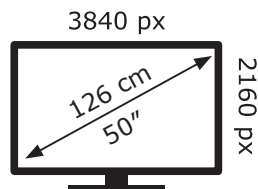

ENERGY

Panasonic

TX-50LX800E

71 kWh/1000h

ABCDEF**G**

131 kWh/1000h

2019/2013