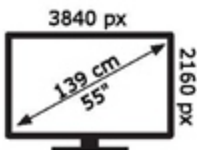

ENERG

JVC

LT-55VGQ8335

64 kWh/1000h

ABCDEF **G**

123 kWh/1000h

50729081

2019/2013