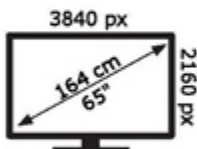

ENERG

JVC

LT-65VGQ8335

85 kWh/1000h

ABCDEF **G**

185 kWh/1000h

50729087

2019/2013