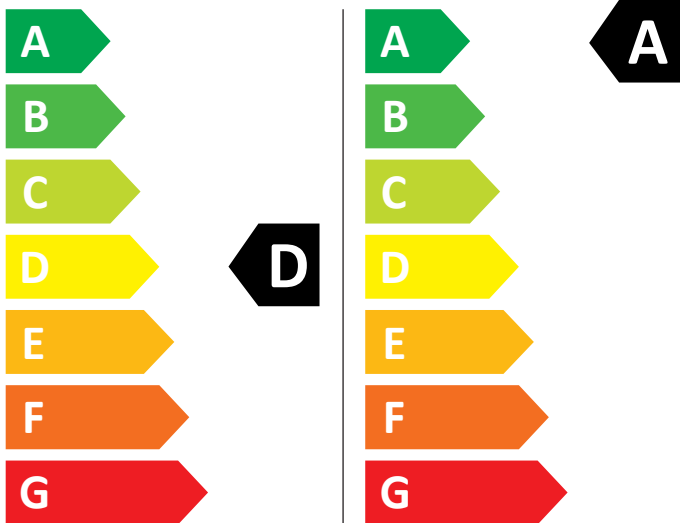

ENERG

HISENSE

WD3S9043BB3

307 kWh / 100

34 kWh / 100

6,0 kg

9,0 kg

89 L