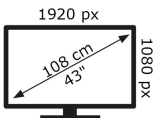

# ENERG

JVC

LT-43VAF3335

**42** kWh/1000h

ABCDEF **G**

**60** kWh/1000h

50705759