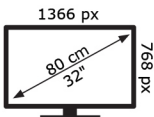

# ENERG

**TOSHIBA**

32WV2363DG

**26** kWh/1000h

ABCDEF **G**

**45** kWh/1000h

50674775