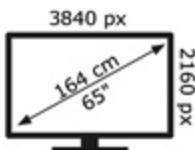

ENERG

JVC

LT-65VAQ6235

85 kWh/1000h

ABCDEF**G**

195 kWh/1000h

50656313

2019/2013