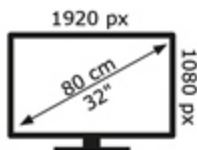

# ENERG

JVC

LT-32VAF3335

**26** kWh/1000h

ABCDEF **G**

**45** kWh/1000h

50684537

2019/2013