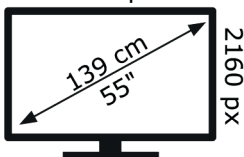

ENERGY

JVC

LT-55VAQ8235

64 kWh/1000h

ABCDEF **G**

123 kWh/1000h

3840 px

50650081