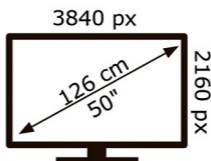

ENERGY

HITACHI

50HAK5350

71 kWh/1000h

ABCDEF **G**

71 kWh/1000h

50598293

2019/2013