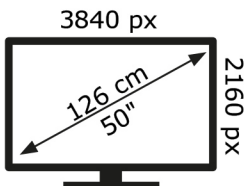

ENERG

JVC

LT-50VU6205

71 kWh/1000h

98 kWh/1000h

50650070

2019/2013