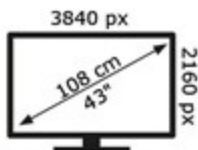

# ENERG

JVC

LT-43VAQ6235

**51** kWh/1000h

ABCDEF **G**

**92** kWh/1000h

2019/2013

50650098