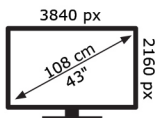

ENERG

TOSHIBA

43QA7D63DG

51 kWh/1000h

ABCDEF **G**

92 kWh/1000h

50639449