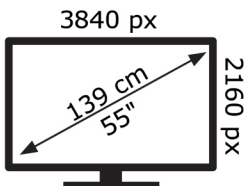

ENERG

TOSHIBA

55QA7D63DG

64 kWh/1000h

ABCDEF **G**

123 kWh/1000h

50639452

2019/2013