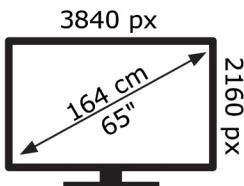

ENERG

TOSHIBA

65QA7D63DG

85 kWh/1000h

ABCDEF **G**

195 kWh/1000h

50639465

2019/2013