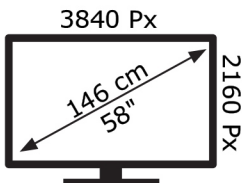

ENERG

TOSHIBA

58UA2063DG

70 kWh/1000h

ABCDEF**E**FG

70 kWh/1000h

50549959

2019/2013