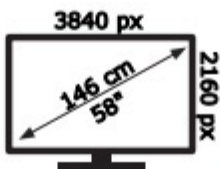

ENERG

JVC

LT-58VU3005

70 kWh/1000h

ABCDEF **G**

110 kWh/1000h

50550646

2019/2013