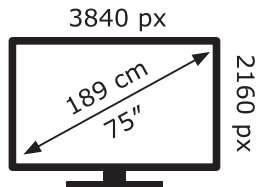

# ENERG

LG Electronics

75UP78003LB

**141** kWh/1000h

ABCDEF**G**

**185** kWh/1000h

2019/2013