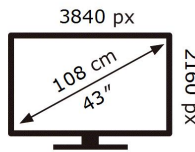

ENERGY

SAMSUNG

QE43Q65AAU

66 kWh/1000h

ABCDEF **G**

96 kWh/1000h

2019/2013