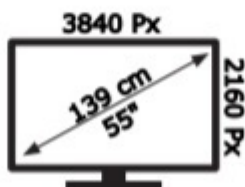

ENERG

JVC

LT-55VU3005

82 kWh/1000h

ABCDEF **G**

123 kWh/1000h

2019/2013

50549930