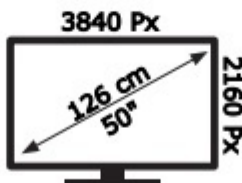

ENERGY

JVC

LT-50VA3035

71 kWh/1000h

ABCDEF **G**

71 kWh/1000h

50550644

2019/2013