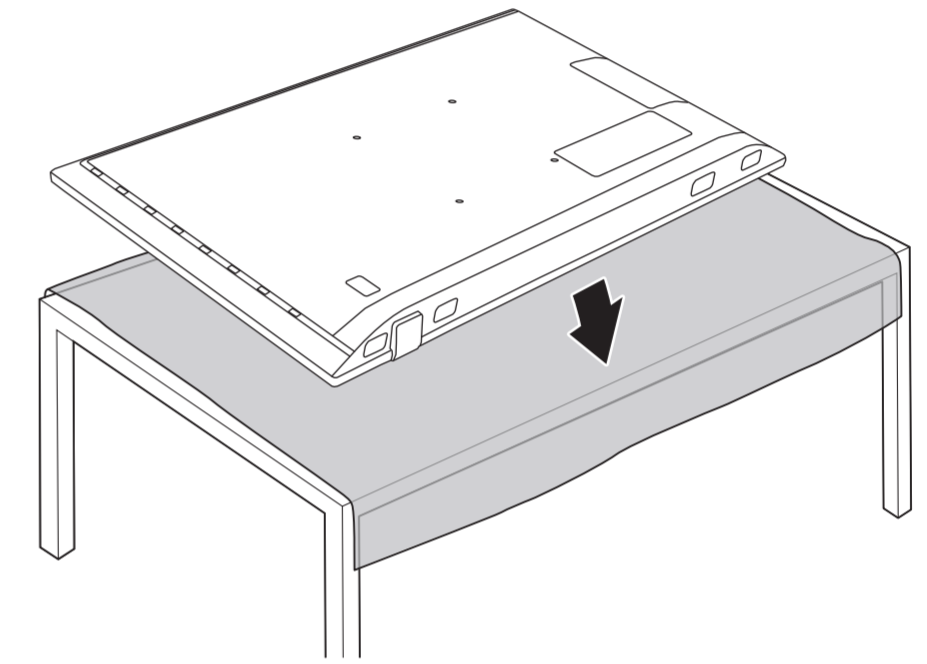

PHILIPS

7805 / 7855 series

Quick Start Guide

A

1

2

3

4

5