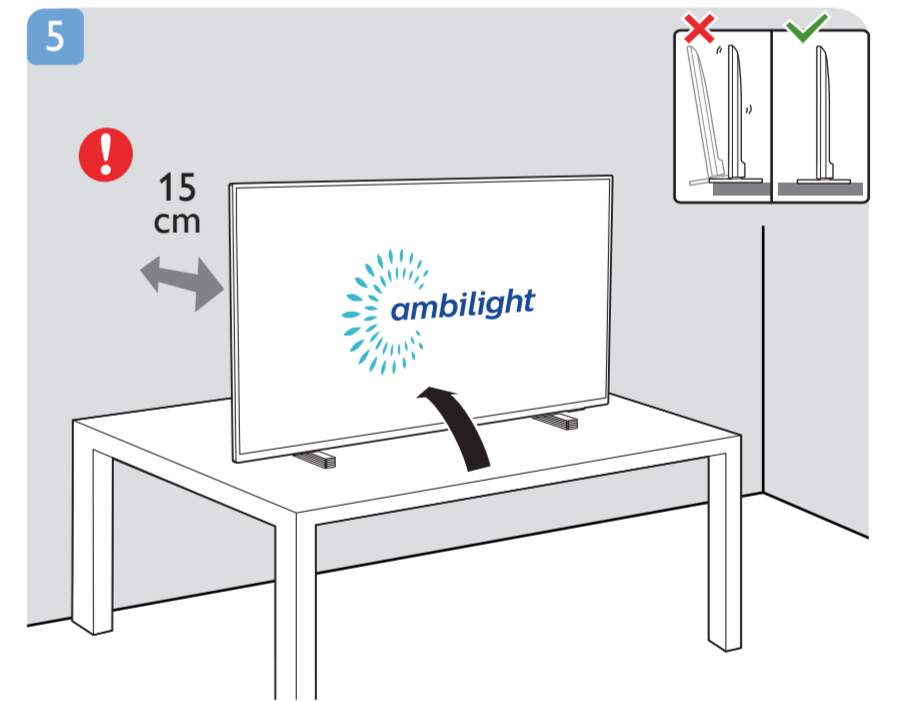

PHILIPS

7805 / 7855 series

Quick Start Guide

A

1

2

3

4

5