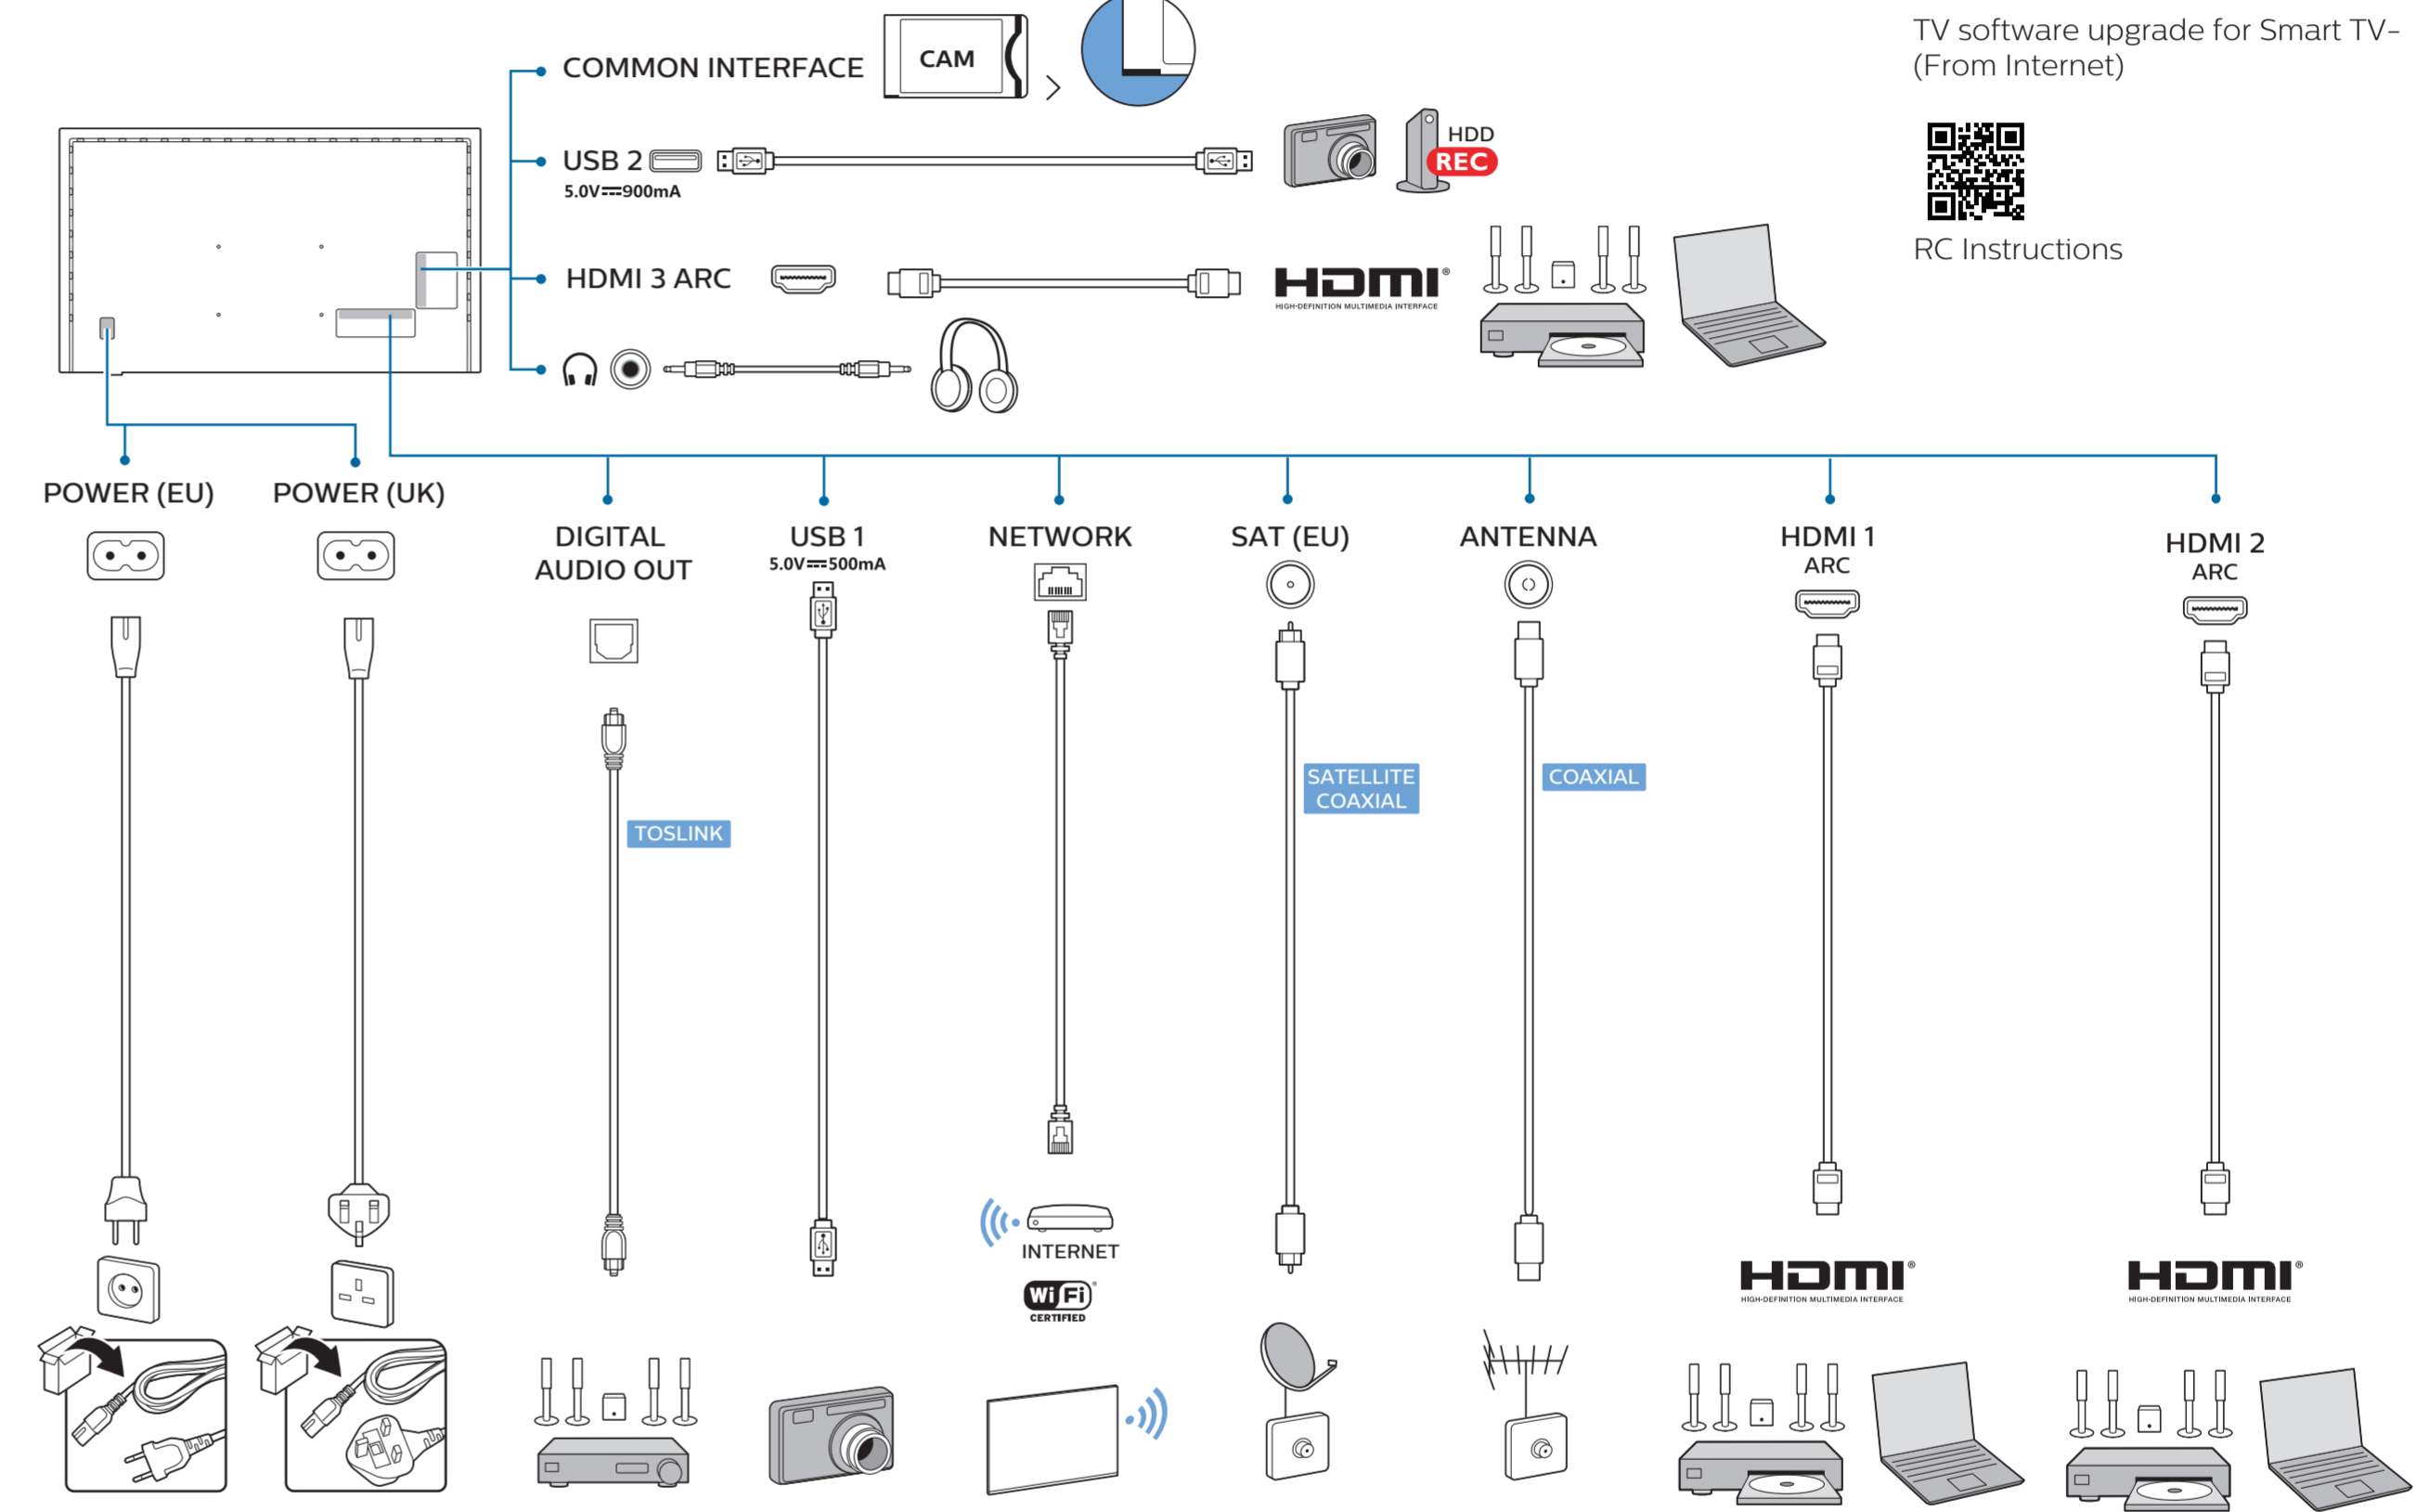

TV software upgrade for Smart TV- (From Internet)

RC Instructions