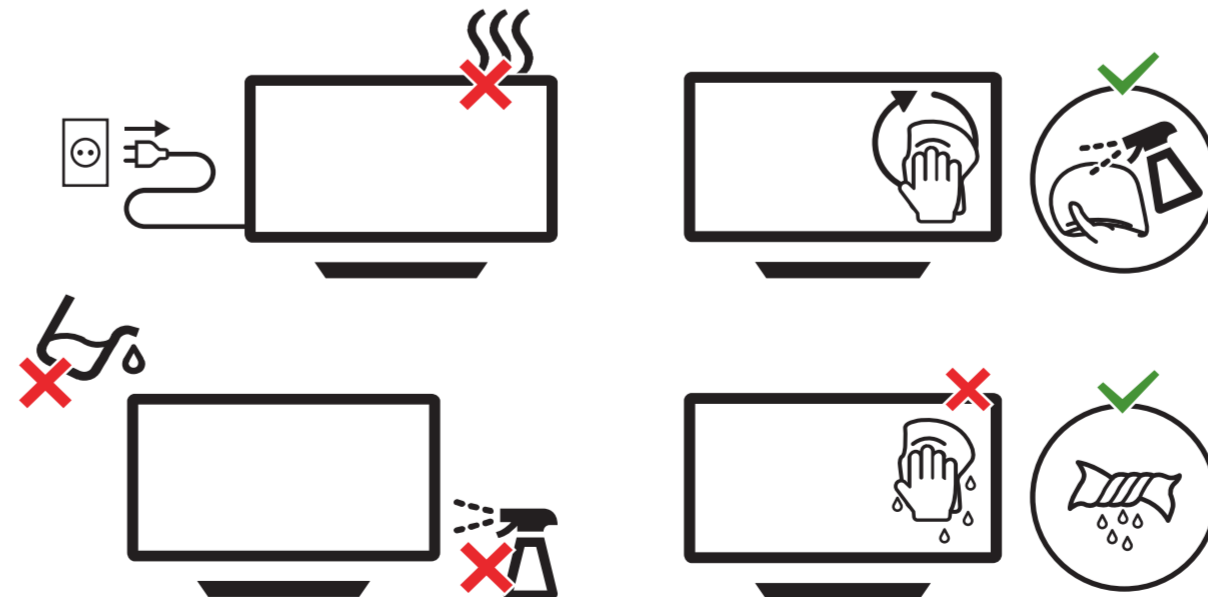

English Read the safety instructions.
Български Прочетете инструкциите за безопасност.
Čeština Přečtěte si bezpečnostní pokyny.
Dansk Læs sikkerhedsforskrifterne.
Deutsch Lesen Sie die Sicherheitshinweise.
Ελληνικά Διαβάστε τις οδηγίες ασφαλείας.
Eesti Lugege ohutusnõudeid.
Español Lea las instrucciones de seguridad.

Français Lisez les consignes de sécurité.
Italiano Leggere le istruzioni di sicurezza.
Қазақша Қорғаныстық нұсқаулар.
Latviešu Izlasiet drošības norādījumus.
Lietuvių Perskaitykite saugos instrukcijas.
Magyar Olvassa el a biztonsági utasításokat.
Nederlands Lees de veiligheidsvoorschriften.
Norsk Les sikkerhetsforskriftene.
Polski Zapoznaj się z instrukcjami bezpieczeństwa.

Português Leia as instruções de segurança.
Română Citiți instrucțiunile de siguranță.
Русский Читайте инструкции по технике безопасности.
Srpski Pročitajte bezbednosna uputstva.
Slovensčina Preberite varnostna navodila.
Slovenský Prečítajte si bezpečnostné pokyny.
Suomi Lue turvaohjeet.
Svenska Läs säkerhetsinstruktionerna.
ไทย โปรดอ่านคำแนะนำด้านความปลอดภัย

Türkçe Güvenlik talimatlarını okuyun.
Українська Читайте інструкції з техніки безпеки.
العربية قراءة تعليمات السلامة.
עברית קראו את הוראות הבטיחות

Register your product and get support at www.philips.com/TVsupport

VESA (x, y)
55" 300 x 200mm M6 (L: 10 mm-16 mm)
139 cm

1

2

3

2x
AAA
LR03
1.5V

TV software upgrade for Smart TV- (From Internet)

RC Instructions