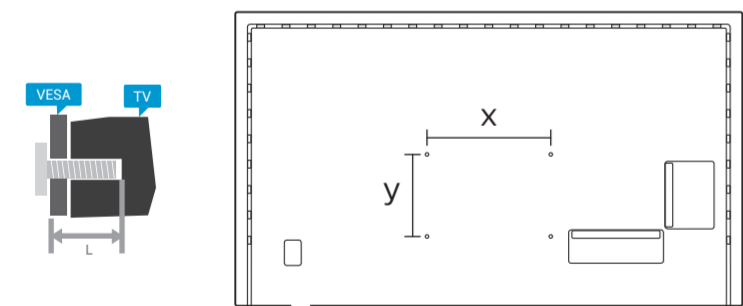

English Read the safety instructions.
Български Прочетете инструкциите за безопасност.
Čeština Přečtěte si bezpečnostní pokyny.
Dansk Læs sikkerhedsforskrifterne.
Deutsch Lesen Sie die Sicherheitshinweise.
Ελληνικά Διαβάστε τις οδηγίες ασφαλείας.
Eesti Lugege ohutusnõudeid.
Español Lea las instrucciones de seguridad.

Français Lisez les consignes de sécurité.
Italiano Leggere le istruzioni di sicurezza.
Қазақша Қорғаныстық нұсқаулар.
Latviešu Izlasiet drošības norādījumus.
Lietuvių Perskaitykite saugos instrukcijas.
Magyar Olvassa el a biztonsági utasításokat.
Nederlands Lees de veiligheidsvoorschriften.
Norsk Les sikkerhetsforskriftene.
Polski Zapoznaj się z instrukcjami bezpieczeństwa.

Português Leia as instruções de segurança.
Română Citiți instrucțiunile de siguranță.
Русский Читайте инструкции по технике безопасности.
Srpski Pročitajte bezbednosna uputstva.
Slovensčina Preberite varnostna navodila.
Slovenský Prečítajte si bezpečnostné pokyny.
Suomi Lue turvaohjeet.
Svenska Läs säkerhetsinstruktionerna.
ไทย โปรดอ่านคำแนะนำด้านความปลอดภัย

Türkçe Güvenlik talimatlarını okuyun.
Українська Читайте інструкції з техніки безпеки.
العربية قراءة تعليمات السلامة.
עברית קראו את הוראות הבטיחות

Register your product and get support at www.philips.com/TVsupport

VESA (x, y)
55" 300 x 200mm M6 (L: 10 mm-16 mm)
139 cm

1

2

3

2x
AAA
LR03
1.5V

TV software upgrade for Smart TV- (From Internet)

RC Instructions