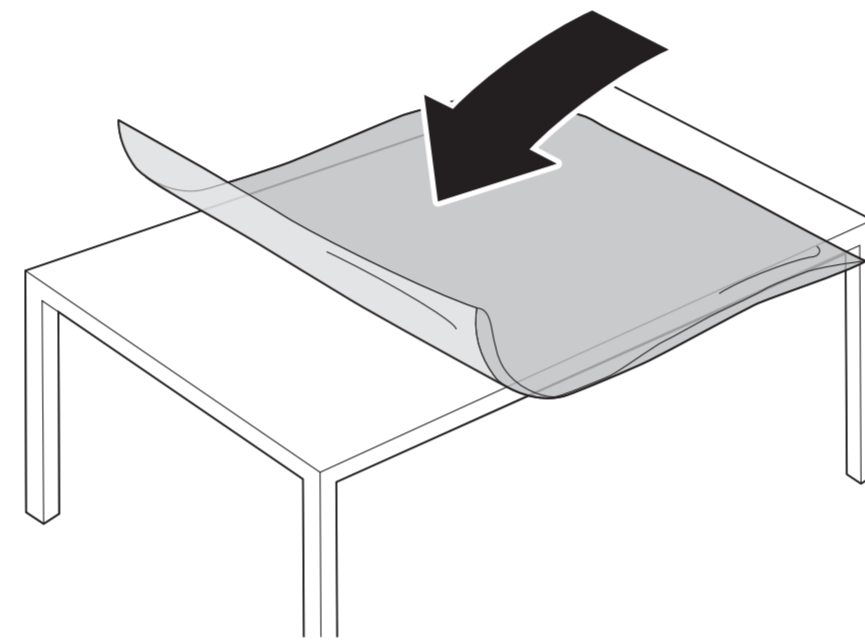

PHILIPS

7805 / 7855 series

Quick Start Guide

A

1

2

3

4

5