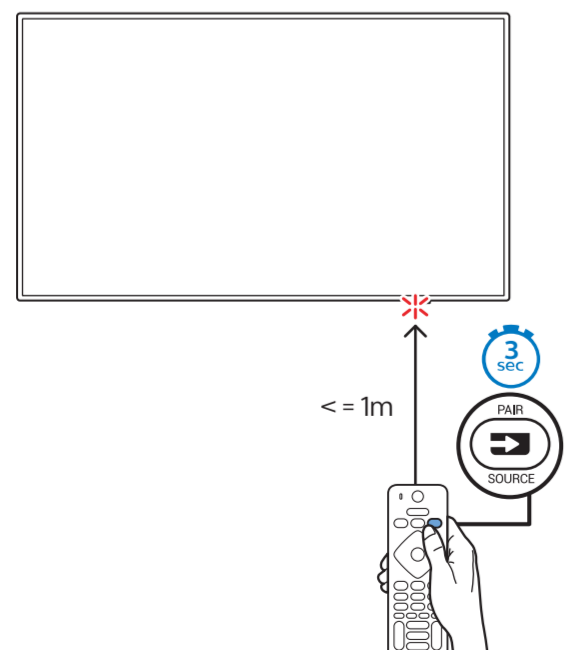

English Read the safety instructions.
Български Прочетете инструкциите за безопасност.
Čeština Přečtěte si bezpečnostní pokyny.
Dansk Læs sikkerhedsforskrifterne.
Deutsch Lesen Sie die Sicherheitshinweise.
Ελληνικά Διαβάστε τις οδηγίες ασφαλείας.
Eesti Lugege ohutusnõudeid.
Español Lea las instrucciones de seguridad.

Français Lisez les consignes de sécurité.
Italiano Leggere le istruzioni di sicurezza.
Қазақша Қорғаныстық нұсқаулар.
Latviešu Izlasiet drošības norādījumus.
Lietuvių Perskaitykite saugos instrukcijas.
Magyar Olvassa el a biztonsági utasításokat.
Nederlands Lees de veiligheidsvoorschriften.
Norsk Les sikkerhetsforskriftene.
Polski Zapoznaj się z instrukcjami bezpieczeństwa.

Português Leia as instruções de segurança.
Română Citiți instrucțiunile de siguranță.
Русский Читайте инструкции по технике безопасности.
Srpski Pročitajte bezbednosna uputstva.
Slovensčina Preberite varnostna navodila.
Slovenský Prečítajte si bezpečnostné pokyny.
Suomi Lue turvaohjeet.
Svenska Läs säkerhetsinstruktionerna.
ไทย โปรดอ่านคำแนะนำด้านความปลอดภัย

Türkçe Güvenlik talimatlarını okuyun.
Українська Читайте інструкції з техніки безпеки.
العربية قراءة تعليمات السلامة.
עברית קראו את הוראות הבטיחות

Register your product and get support at www.philips.com/TVsupport

VESA (x, y)
55" 300 x 200mm M6 (L: 10 mm-16 mm)
139 cm

1

2

3

2x
AAA
LR03
1.5V

TV software upgrade for Smart TV- (From Internet)

RC Instructions