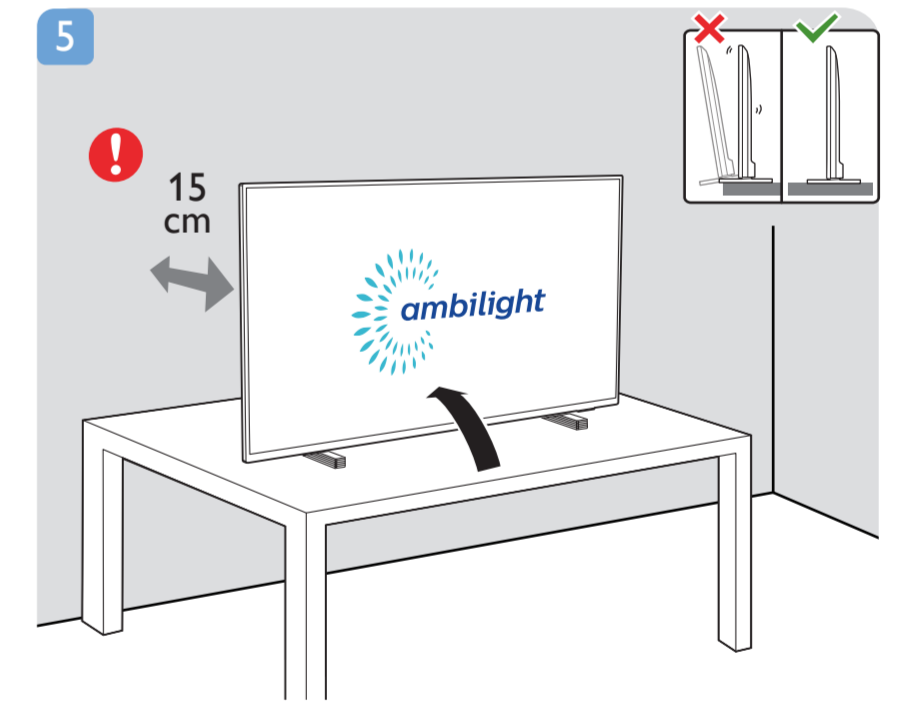

PHILIPS

7805 / 7855 series

Quick Start Guide

A

1

2

3

4

5