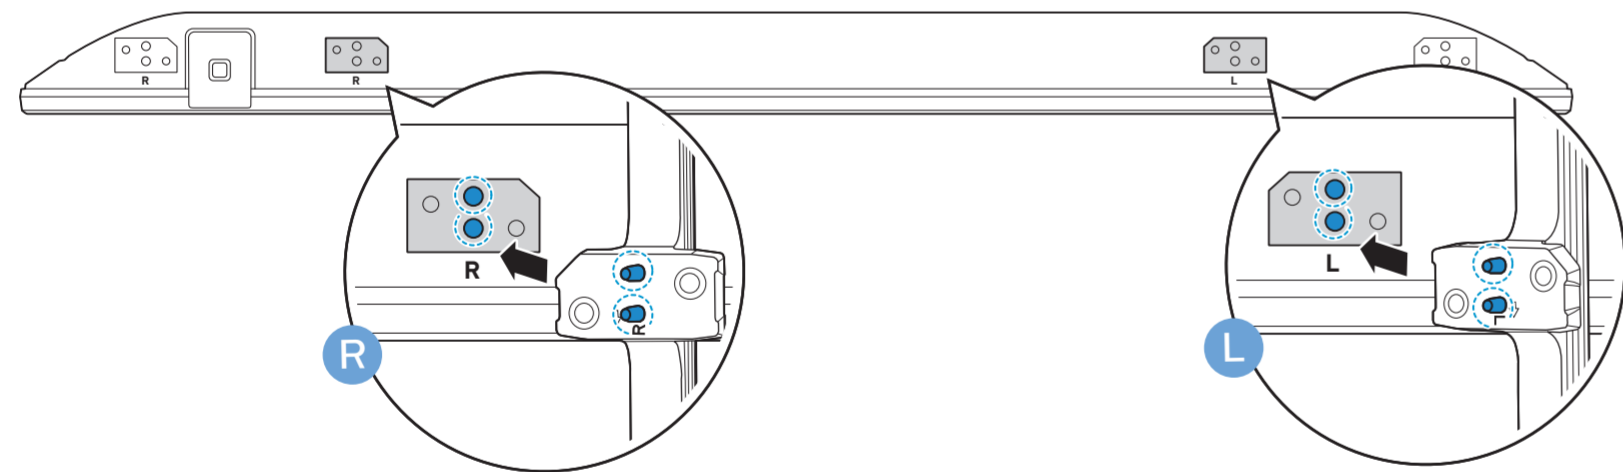

PHILIPS

7805 / 7855 series

Quick Start Guide

A

1

2

3

4

5