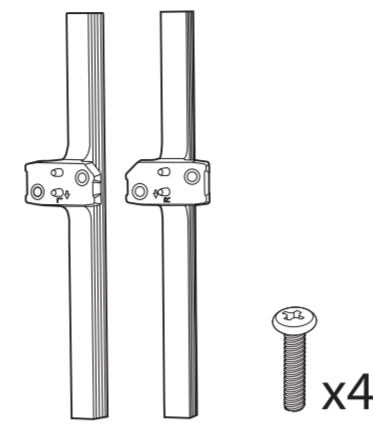

PHILIPS

7805 / 7855 series

Quick Start Guide