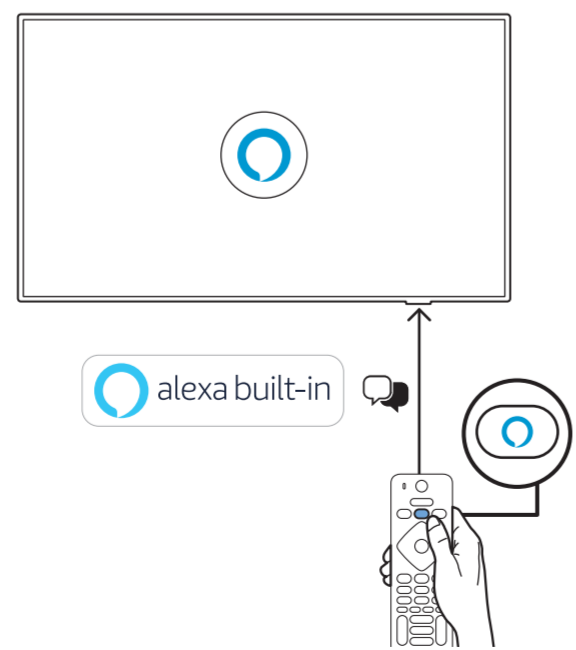

English Read the safety instructions.
Български Прочетете инструкциите за безопасност.
Čeština Přečtěte si bezpečnostní pokyny.
Dansk Læs sikkerhedsforskrifterne.
Deutsch Lesen Sie die Sicherheitshinweise.
Ελληνικά Διαβάστε τις οδηγίες ασφαλείας.
Eesti Lugege ohutusnõudeid.
Español Lea las instrucciones de seguridad.

Français Lisez les consignes de sécurité.
Italiano Leggere le istruzioni di sicurezza.
Қазақша Қорғаныстық нұсқаулар.
Latviešu Izlasiet drošības norādījumus.
Lietuvių Perskaitykite saugos instrukcijas.
Magyar Olvassa el a biztonsági utasításokat.
Nederlands Lees de veiligheidsvoorschriften.
Norsk Les sikkerhetsforskriftene.
Polski Zapoznaj się z instrukcjami bezpieczeństwa.

Português Leia as instruções de segurança.
Română Citiți instrucțiunile de siguranță.
Русский Читайте инструкции по технике безопасности.
Srpski Pročitajte bezbednosna uputstva.
Slovensčina Preberite varnostna navodila.
Slovenský Prečítajte si bezpečnostné pokyny.
Suomi Lue turvaohjeet.
Svenska Läs säkerhetsinstruktionerna.
ไทย โปรดอ่านคำแนะนำด้านความปลอดภัย

Türkçe Güvenlik talimatlarını okuyun.
Українська Читайте інструкції з техніки безпеки.
العربية قراءة تعليمات السلامة.
עברית קראו את הוראות הבטיחות

Register your product and get support at www.philips.com/TVsupport

VESA (x, y)
55" 300 x 200mm M6 (L: 10 mm-16 mm)
139 cm

1

2

3

2x
AAA
LR03
1.5V

TV software upgrade for Smart TV- (From Internet)

RC Instructions