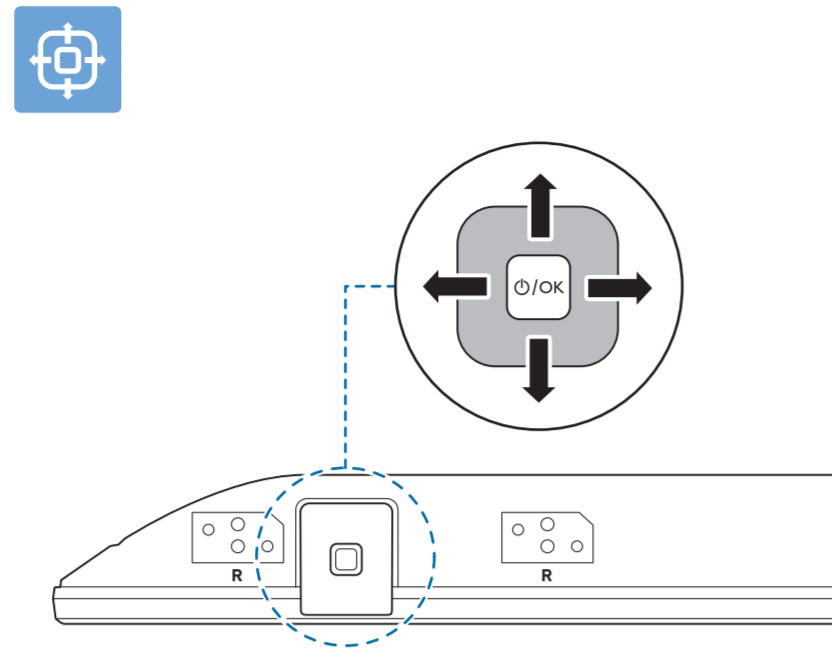

English Read the safety instructions.
Български Прочетете инструкциите за безопасност.
Čeština Přečtěte si bezpečnostní pokyny.
Dansk Læs sikkerhedsforskrifterne.
Deutsch Lesen Sie die Sicherheitshinweise.
Ελληνικά Διαβάστε τις οδηγίες ασφαλείας.
Eesti Lugege ohutusnõudeid.
Español Lea las instrucciones de seguridad.

Français Lisez les consignes de sécurité.
Italiano Leggere le istruzioni di sicurezza.
Қазақша Қорғаныстық нұсқаулар.
Latviešu Izlasiet drošības norādījumus.
Lietuvių Perskaitykite saugos instrukcijas.
Magyar Olvassa el a biztonsági utasításokat.
Nederlands Lees de veiligheidsvoorschriften.
Norsk Les sikkerhetsforskriftene.
Polski Zapoznaj się z instrukcjami bezpieczeństwa.

Português Leia as instruções de segurança.
Română Citiți instrucțiunile de siguranță.
Русский Читайте инструкции по технике безопасности.
Srpski Pročitajte bezbednosna uputstva.
Slovensčina Preberite varnostna navodila.
Slovenský Prečítajte si bezpečnostné pokyny.
Suomi Lue turvaohjeet.
Svenska Läs säkerhetsinstruktionerna.
ไทย โปรดอ่านคำแนะนำด้านความปลอดภัย

Türkçe Güvenlik talimatlarını okuyun.
Українська Читайте інструкції з техніки безпеки.
العربية قراءة تعليمات السلامة.
עברית קראו את הוראות הבטיחות

Register your product and get support at www.philips.com/TVsupport