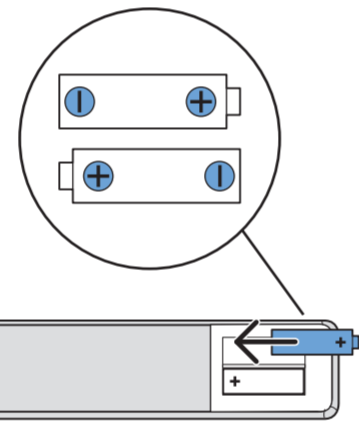

1

2

3

2x
AAA
LR03
1.5V