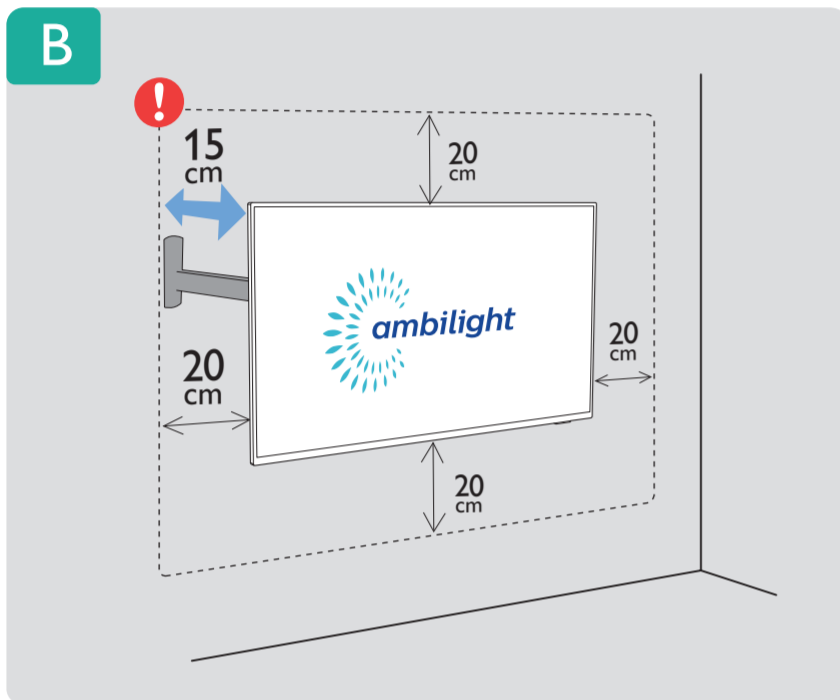

VESA (x, y)
55" 300 x 200mm M6 (L: 10 mm-16 mm)
139 cm

1

2

3

2x
AAA
LR03
1.5V