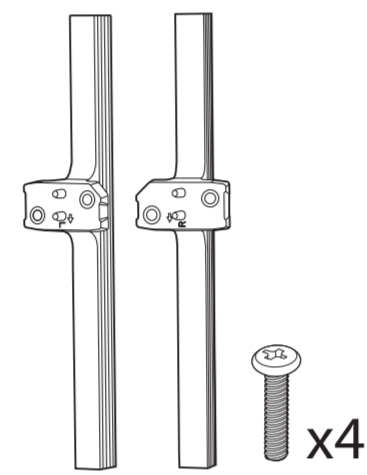

PHILIPS

7805 / 7855 series

Quick Start Guide

A

1

2

3

4

5