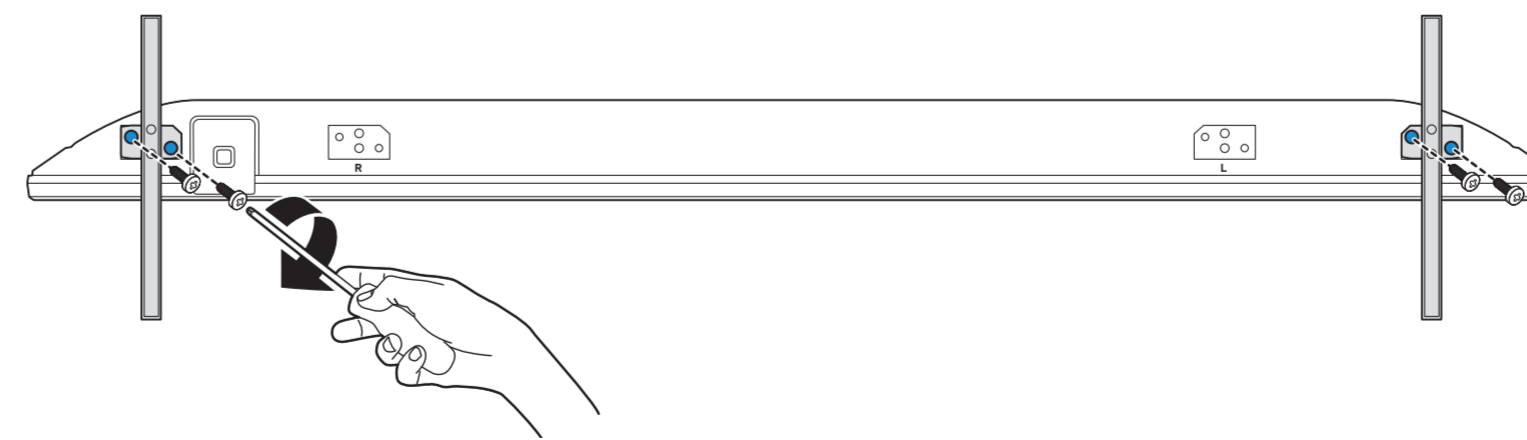

PHILIPS

7805 / 7855 series

Quick Start Guide

A

1

2

3

4

5