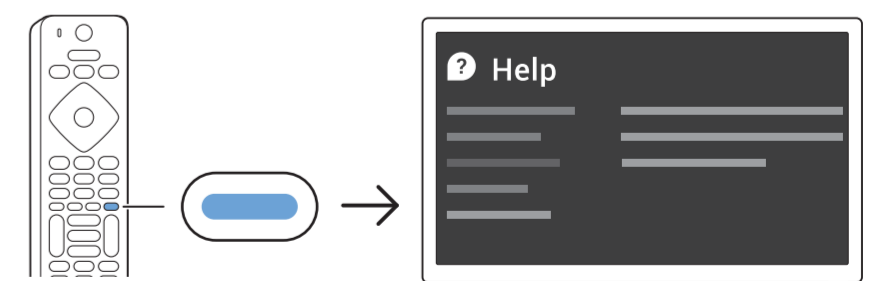

English Read the safety instructions.
Български Прочетете инструкциите за безопасност.
Čeština Přečtěte si bezpečnostní pokyny.
Dansk Læs sikkerhedsforskrifterne.
Deutsch Lesen Sie die Sicherheitshinweise.
Ελληνικά Διαβάστε τις οδηγίες ασφαλείας.
Eesti Lugege ohutusnõudeid.
Español Lea las instrucciones de seguridad.

Français Lisez les consignes de sécurité.
Italiano Leggere le istruzioni di sicurezza.
Қазақша Қорғаныстық нұсқаулар.
Latviešu Izlasiet drošības norādījumus.
Lietuvių Perskaitykite saugos instrukcijas.
Magyar Olvassa el a biztonsági utasításokat.
Nederlands Lees de veiligheidsvoorschriften.
Norsk Les sikkerhetsforskriftene.
Polski Zapoznaj się z instrukcjami bezpieczeństwa.

Português Leia as instruções de segurança.
Română Citiți instrucțiunile de siguranță.
Русский Читайте инструкции по технике безопасности.
Srpski Pročitajte bezbednosna uputstva.
Slovensčina Preberite varnostna navodila.
Slovenský Prečítajte si bezpečnostné pokyny.
Suomi Lue turvaohjeet.
Svenska Läs säkerhetsinstruktionerna.
ไทย โปรดอ่านคำแนะนำด้านความปลอดภัย

Türkçe Güvenlik talimatlarını okuyun.
Українська Читайте інструкції з техніки безпеки.
العربية قراءة تعليمات السلامة.
עברית קראו את הוראות הבטיחות

Register your product and get support at www.philips.com/TVsupport

VESA (x, y)
55" 300 x 200mm M6 (L: 10 mm-16 mm)
139 cm

1

2

3

2x
AAA
LR03
1.5V

TV software upgrade for Smart TV- (From Internet)

RC Instructions