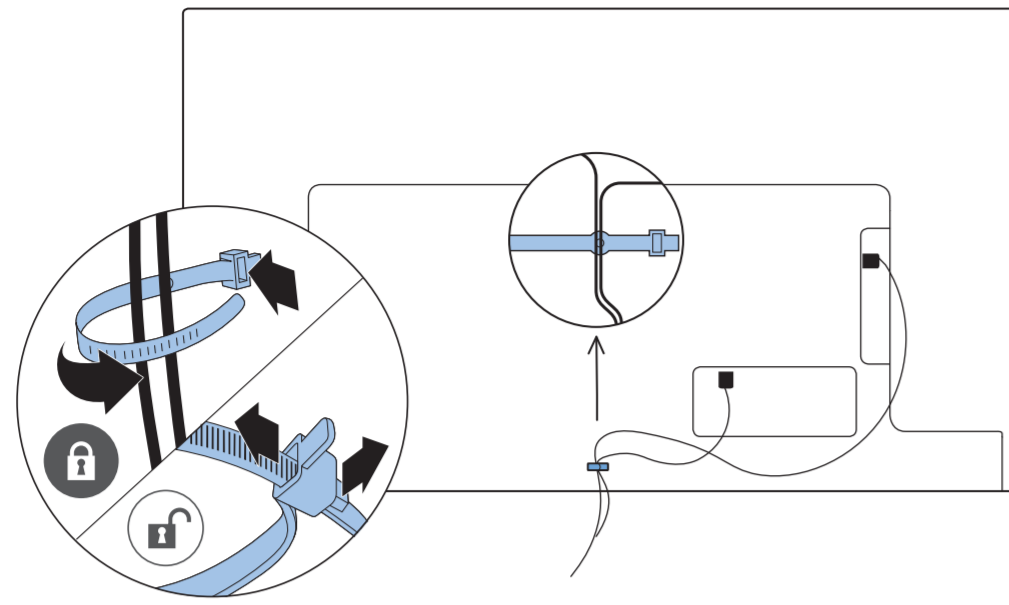

English Read the safety instructions.
Български Прочетете инструкциите за безопасност.
Čeština Přečtěte si bezpečnostní pokyny.
Hrvatski Pročitajte sigurnosne upute.
Dansk Læs sikkerhedsforskriften.
Deutsch Lesen Sie die Sicherheitshinweise.
Ελληνικά Διαβάστε τις οδηγίες ασφαλείας.
Eesti Lugege ohutusõudeid.
Español Lea las instrucciones de seguridad.

Français Lisez les consignes de sécurité.
Italiano Leggere le istruzioni di sicurezza.
Қазақша Қорғаныстық нұсқаулар.
Latviešu Izlasiet drošības norādījumus.
Lietuvių Perskaitykite saugos instrukcijas.
Magyar Olvassa el a biztonsági utasításokat.
Nederlands Lees de veiligheidsvoorschriften.
Norsk Les sikkerhetsforskriften.
Polski Zapoznaj się z instrukcjami bezpieczeństwa.

Português Leia as instruções de segurança.
Română Citiți instrucțiunile de siguranță.
Русский Читайте инструкции по технике безопасности.
Српски Pročitajte bezbednosna uputstva.
Slovenščina Preberite varnostna navodila.
Slovenský Prečítajte si bezpečnostné pokyny.
Suomi Lue turvaohjeet.
Svenska Läs säkerhetsinstruktionerna.
ภาษาไทย โปรดอ่านคำแนะนำด้านความปลอดภัย

Türkçe Güvenlik talimatlarını okuyun.
Українська Читайте інструкції з техніки безпеки.
العربية قراءة تعليمات السلامة
עברית קרא את הוראות הבטיחות

Register your product and get support at www.philips.com/TVsupport