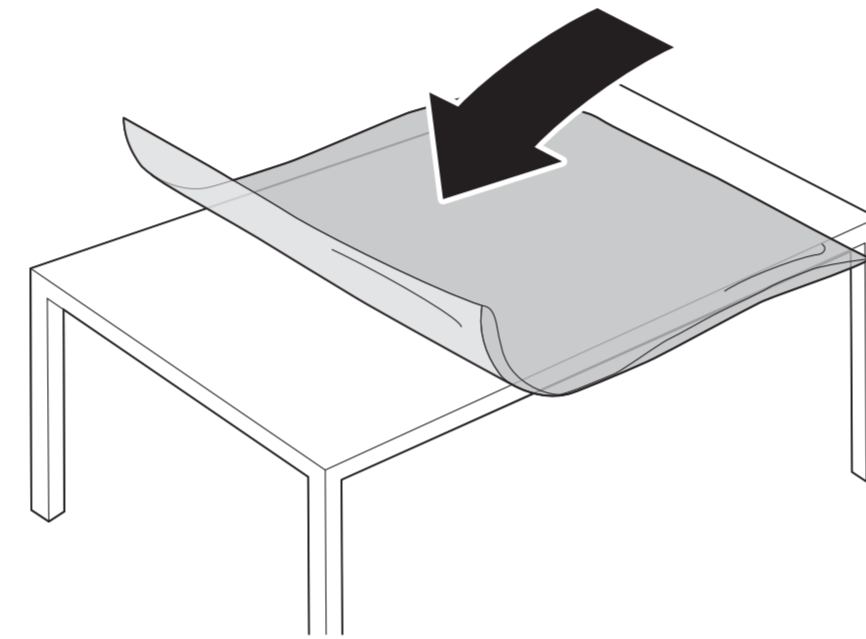

7505 / 7555 series

Quick Start Guide

A

1

2

3

4

5

6