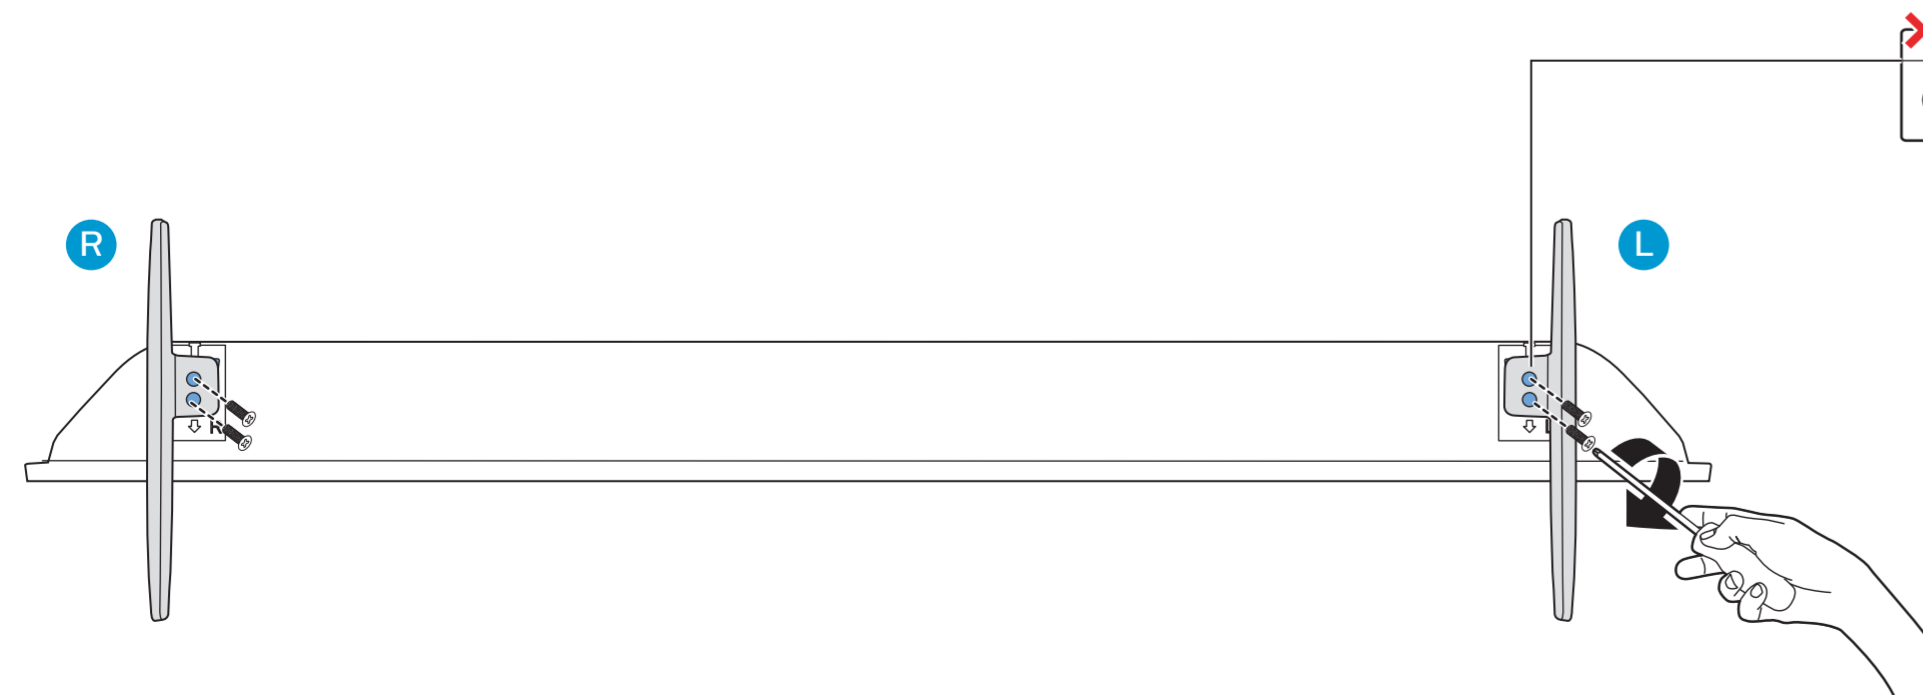

7505 / 7555 series

Quick Start Guide

A

1

2

3

4

5

6