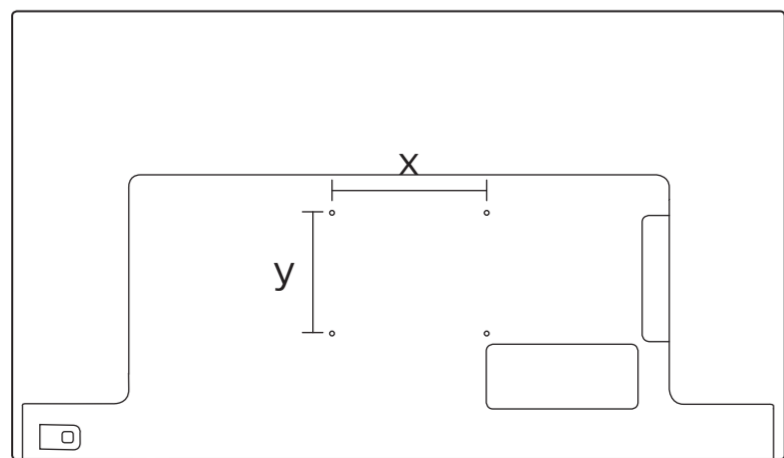

VESA (x, y)

43" 200x200mm M6 (L: 12mm-16mm) 108 cm