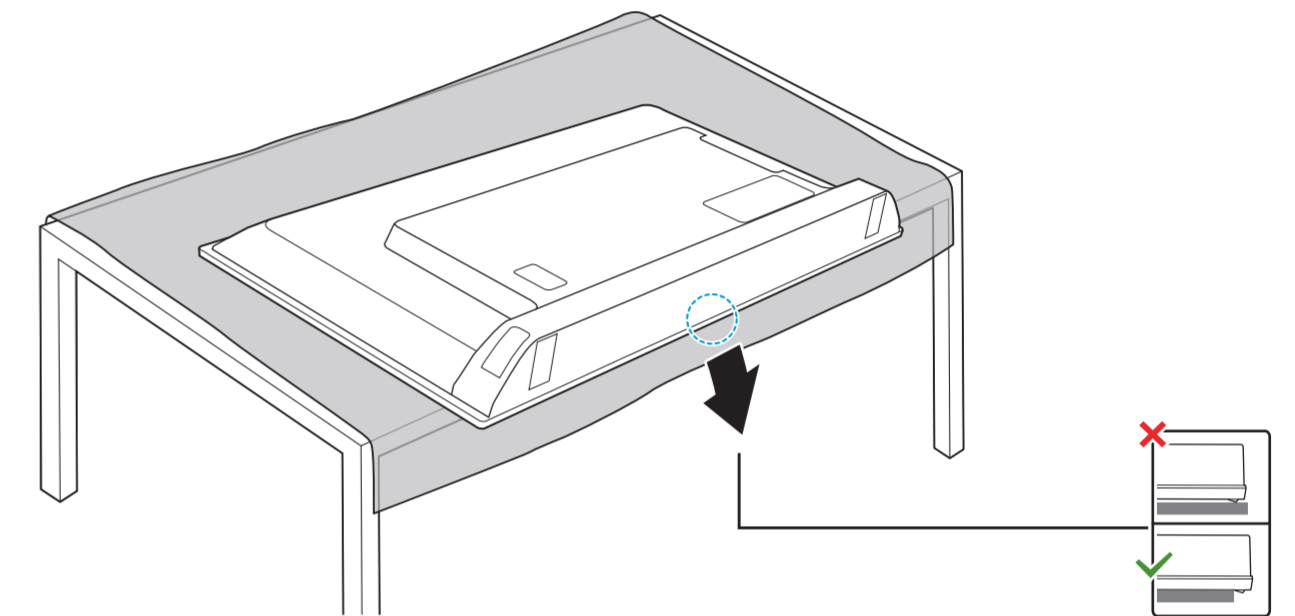

7505 / 7555 series

Quick Start Guide

A

1

2

3

4

5

6