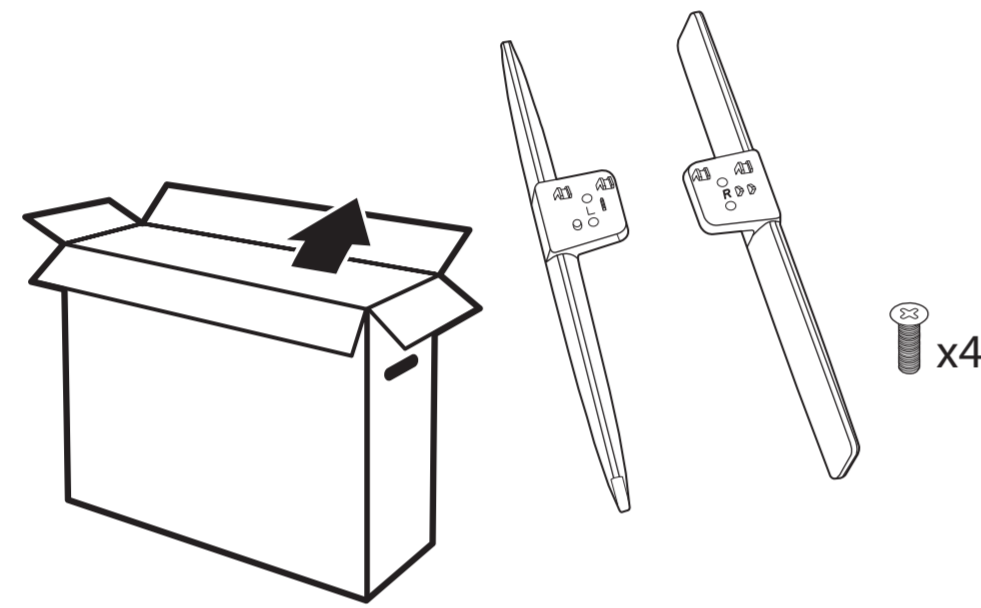

7505 / 7555 series

Quick Start Guide

A