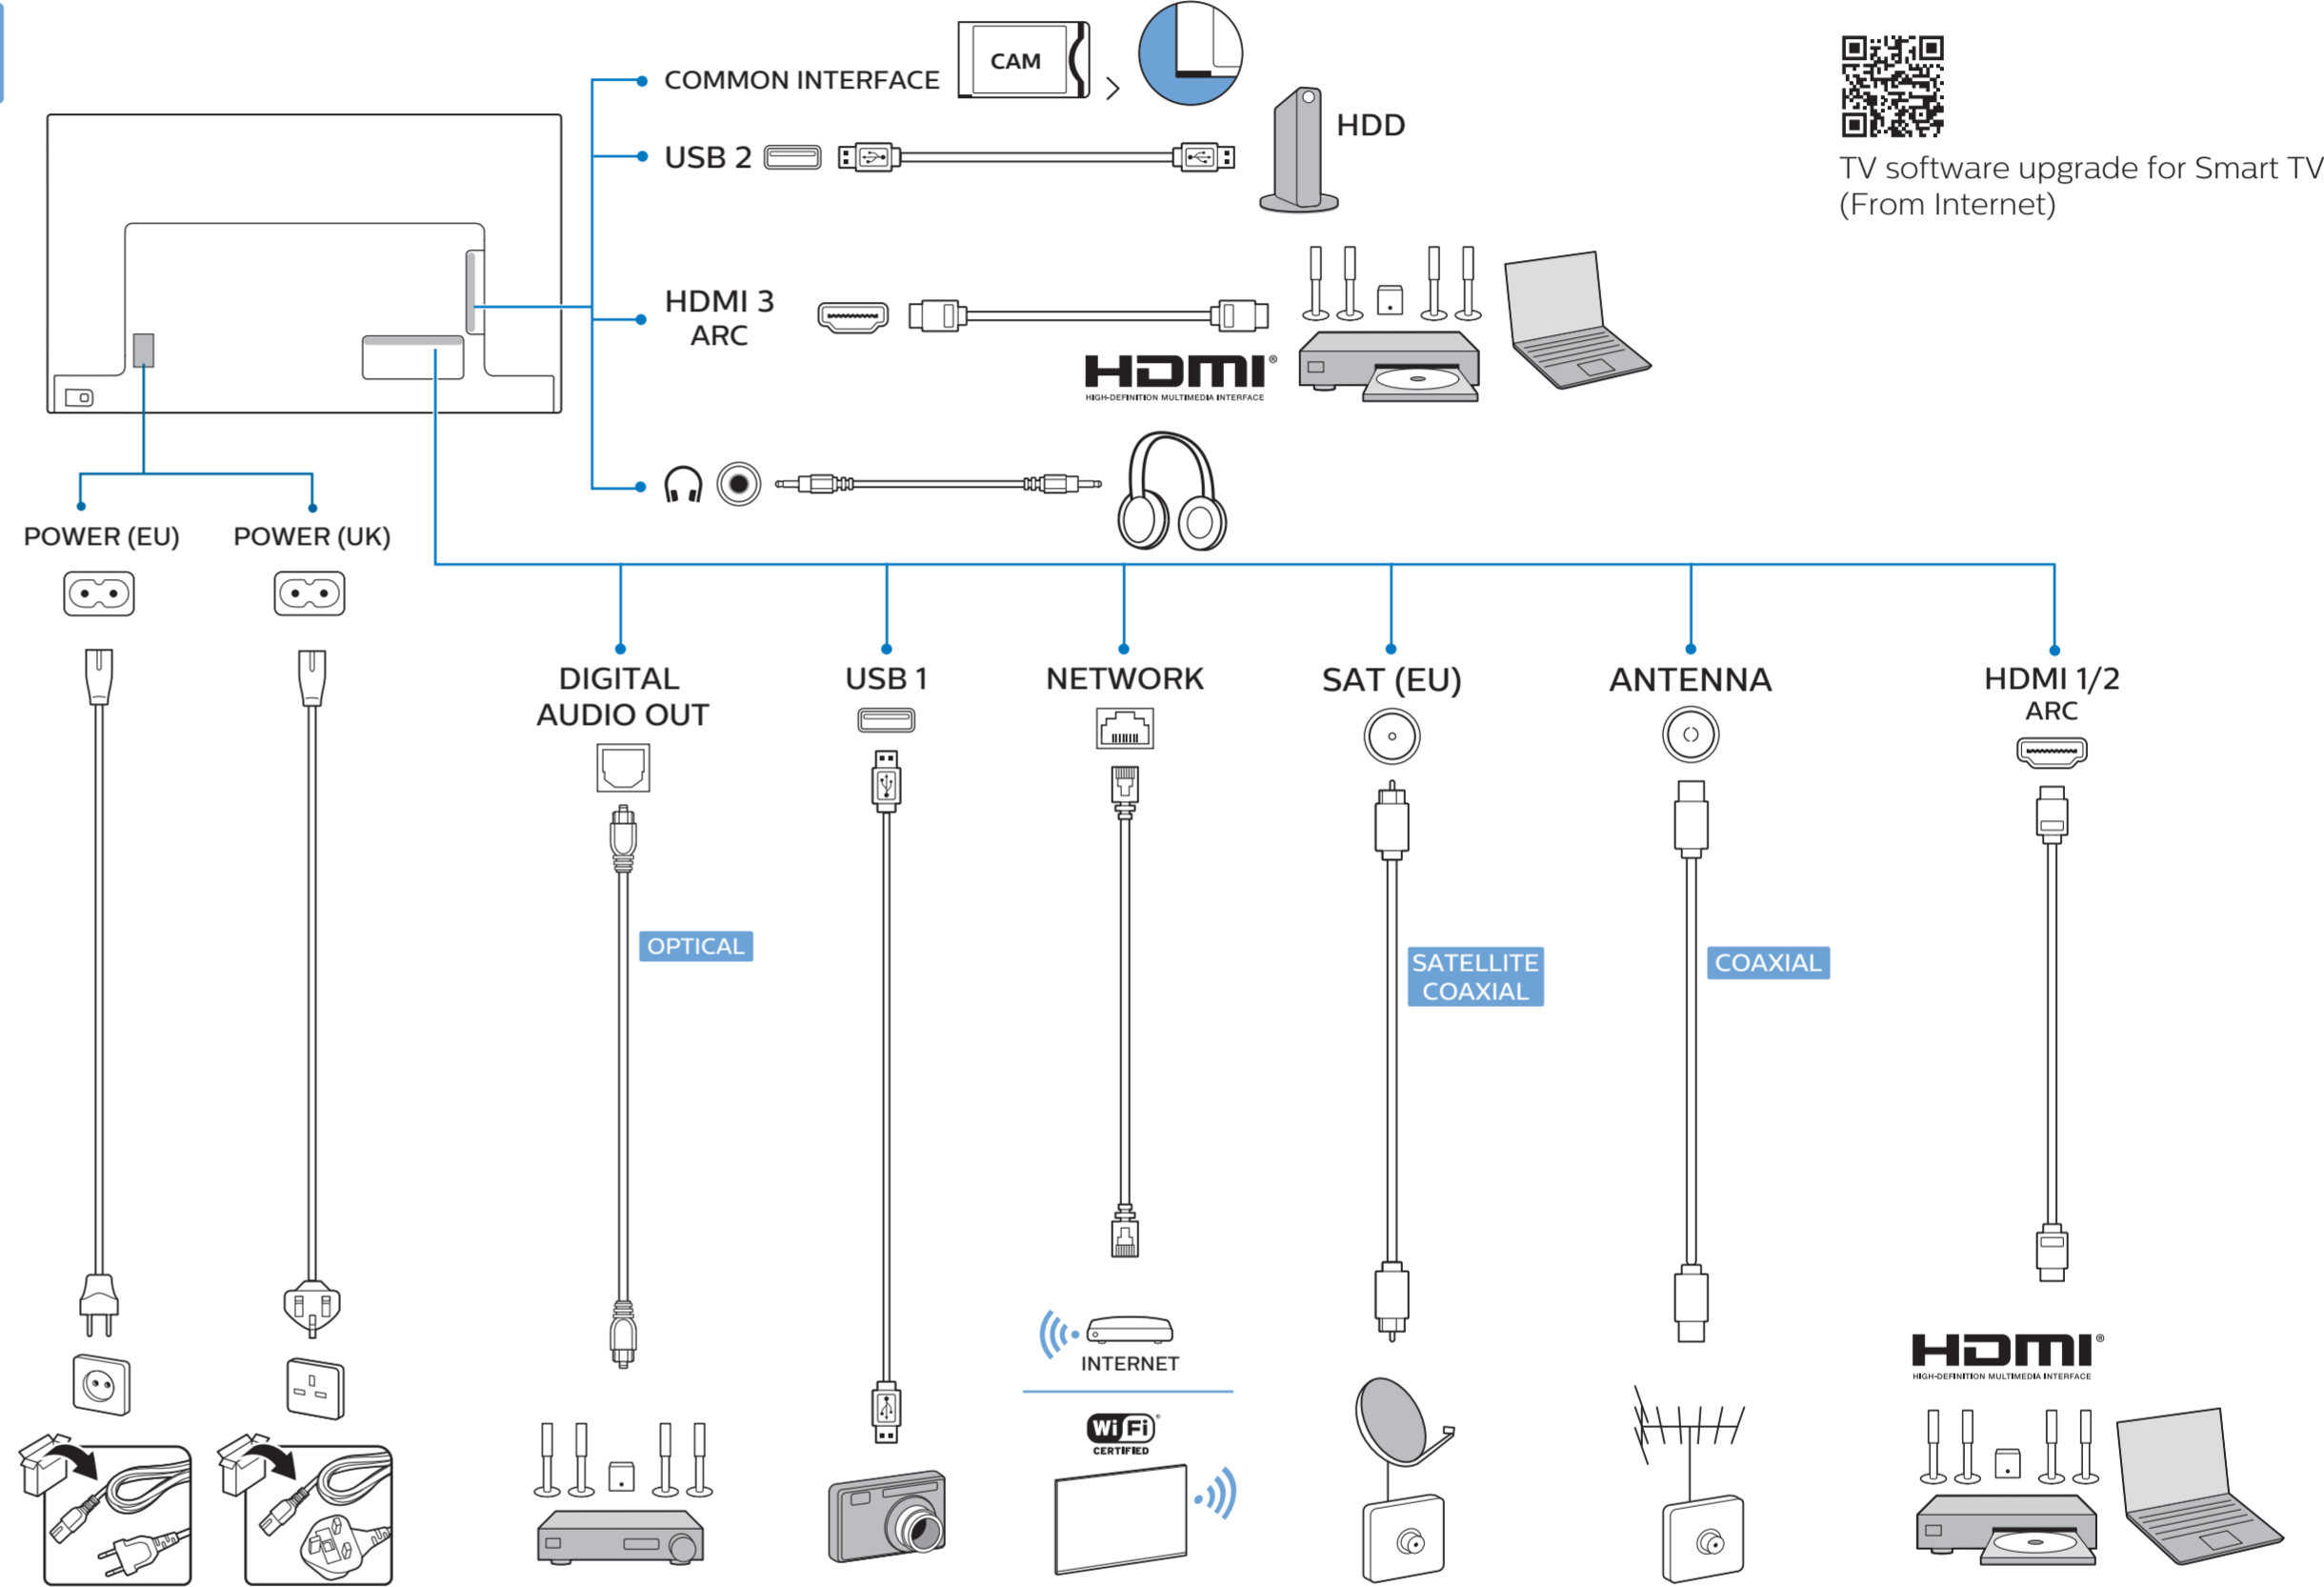

English Read the safety instructions.
Български Прочетете инструкциите за безопасност.
Čeština Přečtěte si bezpečnostní pokyny.
Hrvatski Pročitajte sigurnosne upute.
Dansk Læs sikkerhedsforskriften.
Deutsch Lesen Sie die Sicherheitshinweise.
Ελληνικά Διαβάστε τις οδηγίες ασφαλείας.
Eesti Lugege ohutusõudeid.
Español Lea las instrucciones de seguridad.

Français Lisez les consignes de sécurité.
Italiano Leggere le istruzioni di sicurezza.
Қазақша Қорғаныстық нұсқаулар.
Latviešu Izlasiet drošības norādījumus.
Lietuvių Perskaitykite saugos instrukcijas.
Magyar Olvassa el a biztonsági utasításokat.
Nederlands Lees de veiligheidsvoorschriften.
Norsk Les sikkerhetsforskriften.
Polski Zapoznaj się z instrukcjami bezpieczeństwa.

Português Leia as instruções de segurança.
Română Citiți instrucțiunile de siguranță.
Русский Читайте инструкции по технике безопасности.
Српски Pročitajte bezbednosna uputstva.
Slovenščina Preberite varnostna navodila.
Slovenský Prečítajte si bezpečnostné pokyny.
Suomi Lue turvaohjeet.
Svenska Läs säkerhetsinstruktionerna.
ภาษาไทย โปรดอ่านคำแนะนำด้านความปลอดภัย

Türkçe Güvenlik talimatlarını okuyun.
Українська Читайте інструкції з техніки безпеки.
العربية قراءة تعليمات السلامة
עברית קרא את הוראות הבטיחות

Register your product and get support at www.philips.com/TVsupport

1

2

3

2x
AAA
R03
1.5V

TV software upgrade for Smart TV- (From Internet)

VESA (x, y)

43" 200x200mm M6 (L: 12mm-16mm) 108 cm