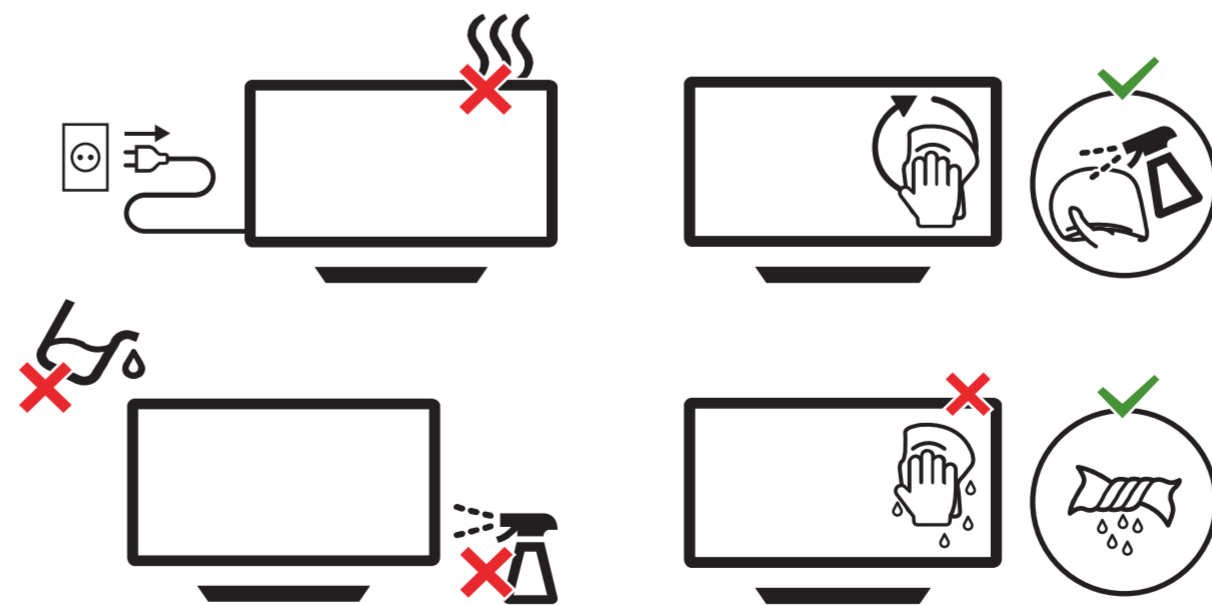

VESA (x, y)

43" 200x200mm M6 (L: 12mm-16mm) 108 cm