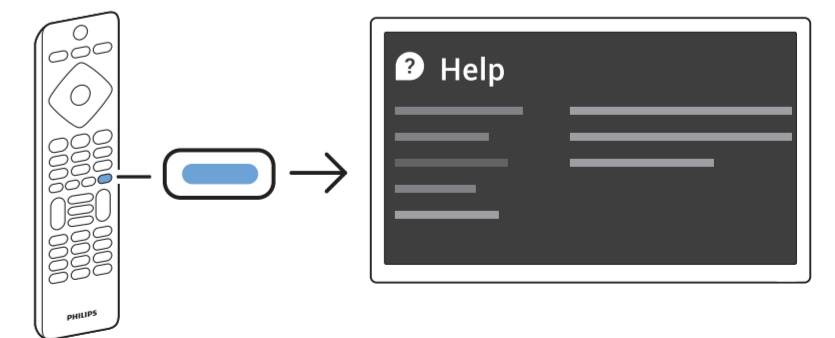

VESA (x, y)

43" 200x200mm M6 (L: 12mm-16mm) 108 cm