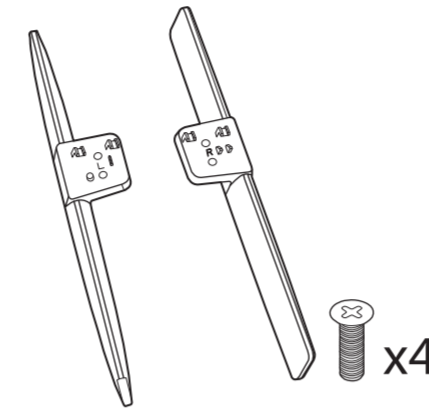

7505 / 7555 series

Quick Start Guide