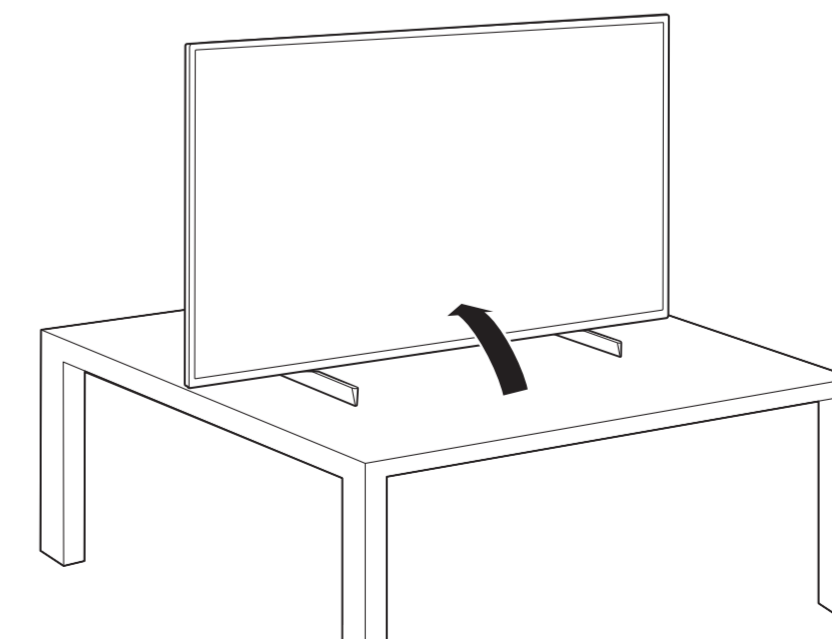

7505 / 7555 series

Quick Start Guide

A

1

2

3

4

5

6