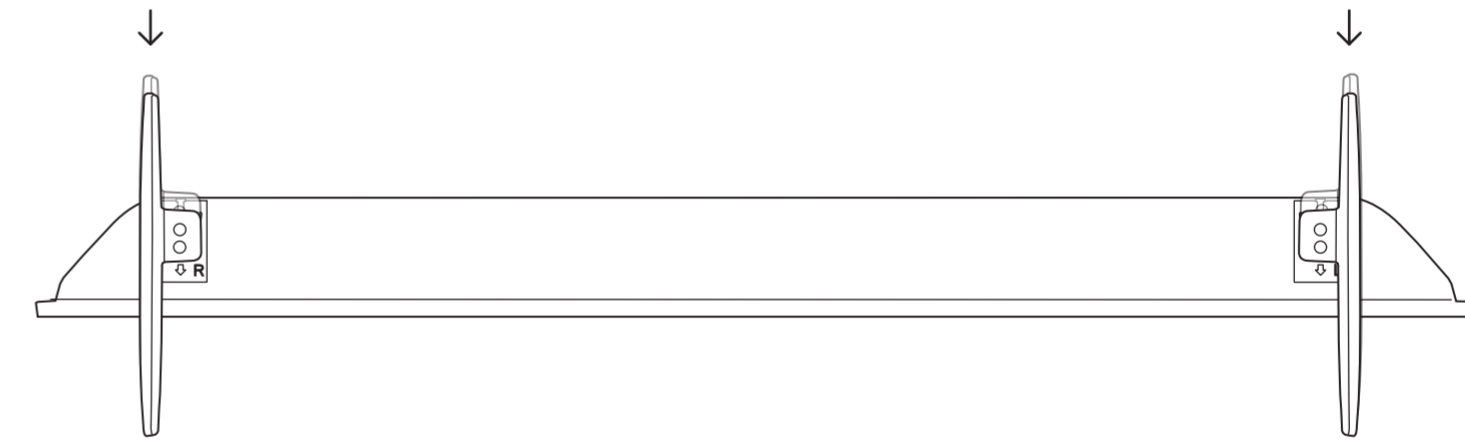

7505 / 7555 series

Quick Start Guide

A

1

2

3

4

5

6