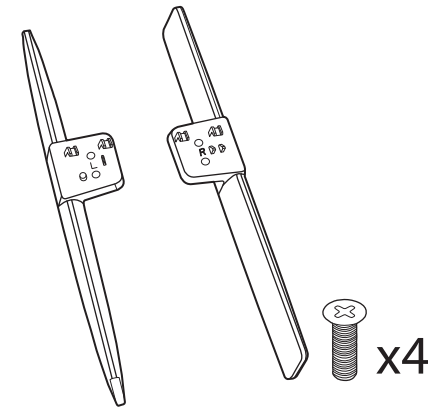

6805 / 6855 series

Quick Start Guide