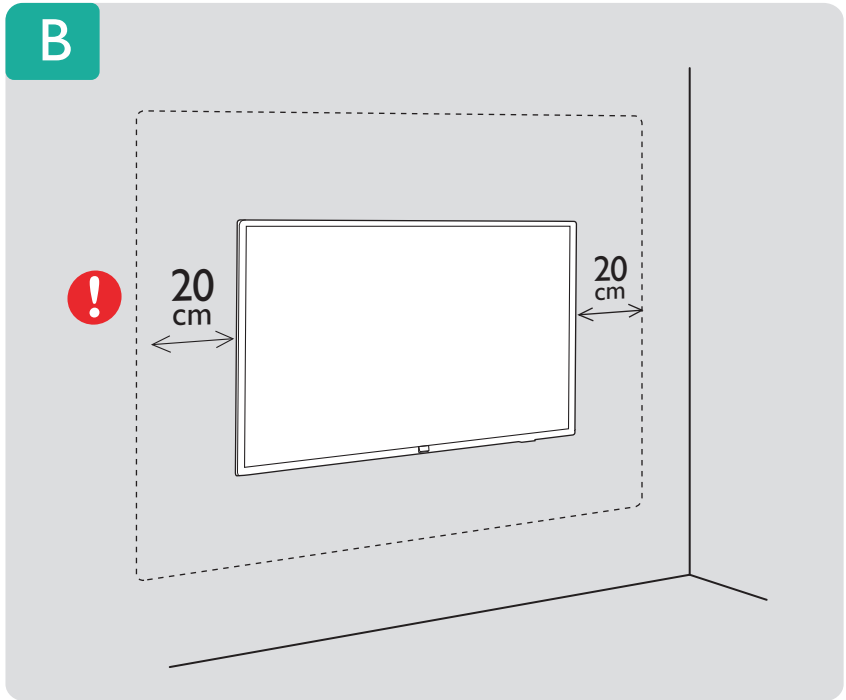

1

2

2x
AAA
R03
1.5V

3

English Read the safety instructions.
Български Прочетете инструкциите за безопасност.
Čeština Přečtěte si bezpečnostní pokyny.
Hrvatski Pročitajte sigurnosne upute.
Dansk Læs sikkerhedsforskrifterne.
Deutsch Lesen Sie die Sicherheitshinweise.
Ελληνικά Διαβάστε τις οδηγίες ασφαλείας.
Eesti Lugege ohutusõudeid.
Español Lea las instrucciones de seguridad.

Français Lisez les consignes de sécurité.
Italiano Leggere le istruzioni di sicurezza.
Қазақша Қорғаныстық нұсқаулар.
Latviešu Izlasiet drošības norādījumus.
Lietuvių Perskaitykite saugos instrukcijas.
Magyar Olvassa el a biztonsági utasításokat.
Nederlands Lees de veiligheidsvoorschriften.
Norsk Les sikkerhetsforskriftene.
Polski Zapoznaj się z instrukcjami bezpieczeństwa.

Português Leia as instruções de segurança.
Română Citiți instrucțiunile de siguranță.
Русский Читайте инструкции по технике безопасности.
Srpski Pročitajte bezbednosna uputstva.
Slovenščina Preberite varnostna navodila.
Slovenský Prečítajte si bezpečnostné pokyny.
Suomi Lue turvaohjeet.
Svenska Läs säkerhetsinstruktionerna.
ภาษาไทย โปรดอ่านคำแนะนำด้านความปลอดภัย

Türkçe Güvenlik talimatlarını okuyun.
Українська Читайте інструкції з техніки безпеки.
العربية قراءة تعليمات السلامة.
עברית קראו את הוראות הבטיחות

Register your product and get support at
www.philips.com/TVsupport