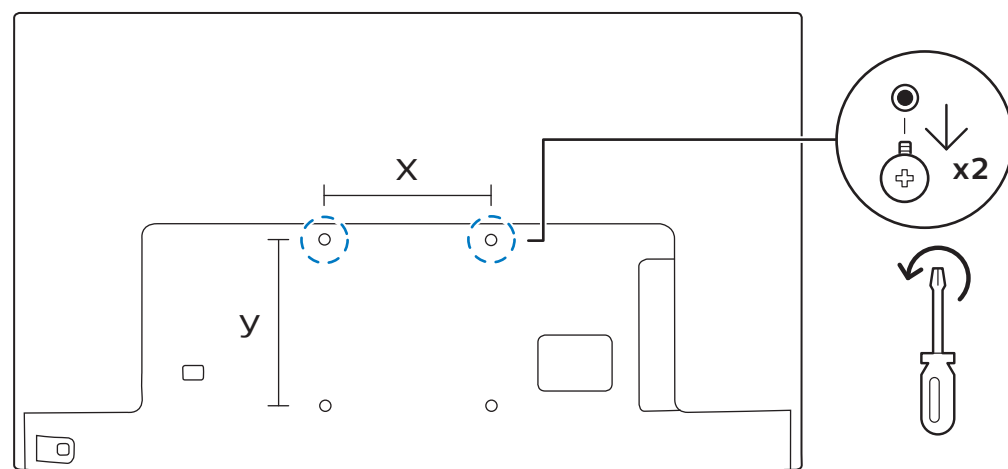

TV software upgrade for Smart TV-
 (From Internet)

VESA (x, y)

43" 200x200mm M6 (L: 12mm-16mm) 108 cm

All registered and unregistered trademarks are property of their respective owners. Specifications are subject to change without notice. Philips and the Philips shield emblem are trademarks of Koninklijke Philips N.V. and are used under license from Koninklijke Philips N.V. 2020 © TP Vision Europe B.V. All rights reserved. philips.com