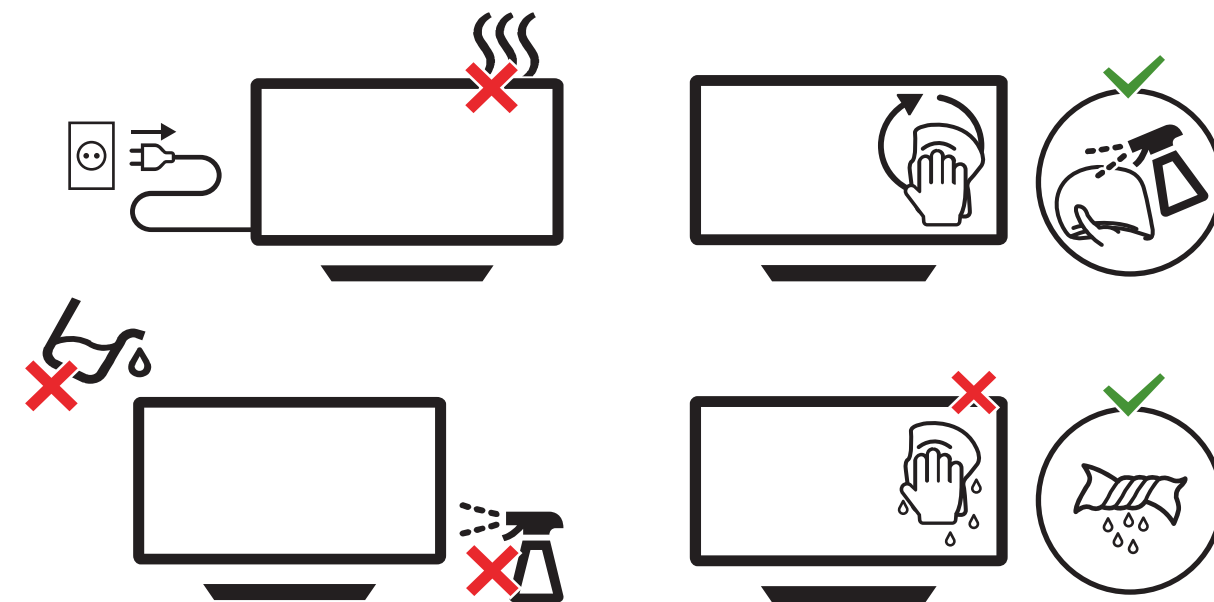

TV software upgrade for Smart TV-
 (From Internet)

VESA (x, y)

43" 200x200mm M6 (L: 12mm-16mm) 108 cm

All registered and unregistered trademarks are property of their respective owners. Specifications are subject to change without notice. Philips and the Philips shield emblem are trademarks of Koninklijke Philips N.V. and are used under license from Koninklijke Philips N.V. 2020 © TP Vision Europe B.V. All rights reserved. philips.com