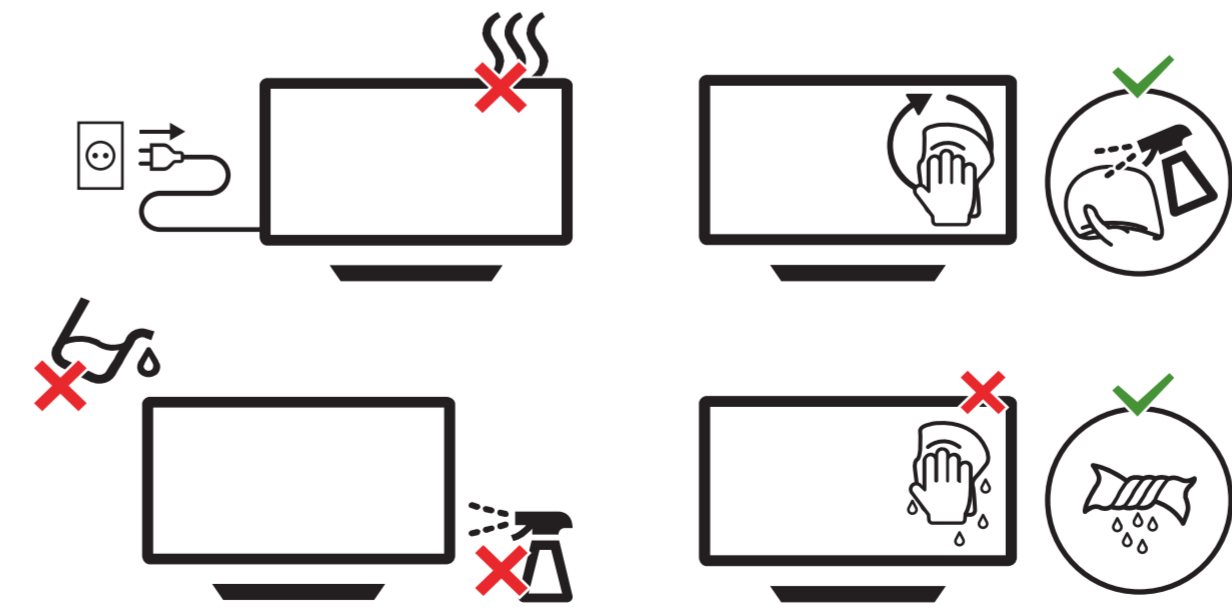

VESA (x, y)
 58" 300 x 200mm M6 (L: 10 mm-16 mm)
 146 cm

1

2

3

2x AAA LR03 1.5V

TV software upgrade for Smart TV- (From Internet)

RC Instructions

All registered and unregistered trademarks are property of their respective owners. Specifications are subject to change without notice. Philips and the Philips shield emblem are trademarks of Koninklijke Philips N.V. and are used under license from Koninklijke Philips N.V. 2020 © TP Vision Europe B.V. All rights reserved. philips.com