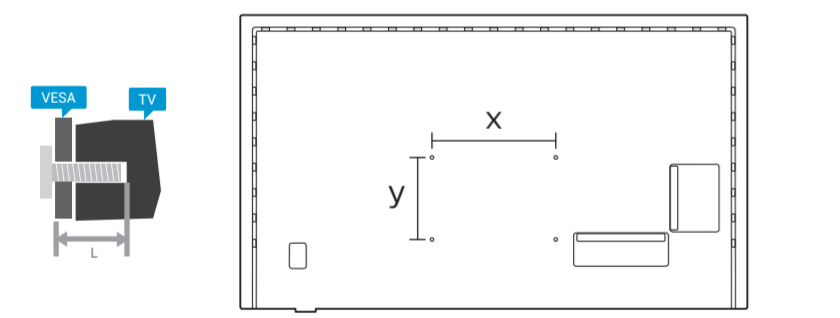

VESA (x, y)
 58" 300 x 200mm M6 (L: 10 mm-16 mm)
 146 cm

1

2

3

2x AAA LR03 1.5V

TV software upgrade for Smart TV- (From Internet)

RC Instructions

All registered and unregistered trademarks are property of their respective owners. Specifications are subject to change without notice. Philips and the Philips shield emblem are trademarks of Koninklijke Philips N.V. and are used under license from Koninklijke Philips N.V. 2020 © TP Vision Europe B.V. All rights reserved. philips.com