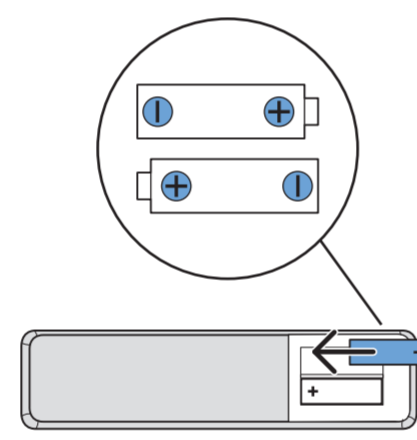

VESA (x, y)
 58" 300 x 200mm M6 (L: 10 mm-16 mm)
 146 cm

1

2

3

2x AAA LR03 1.5V

TV software upgrade for Smart TV- (From Internet)

RC Instructions

All registered and unregistered trademarks are property of their respective owners. Specifications are subject to change without notice. Philips and the Philips shield emblem are trademarks of Koninklijke Philips N.V. and are used under license from Koninklijke Philips N.V. 2020 © TP Vision Europe B.V. All rights reserved. philips.com