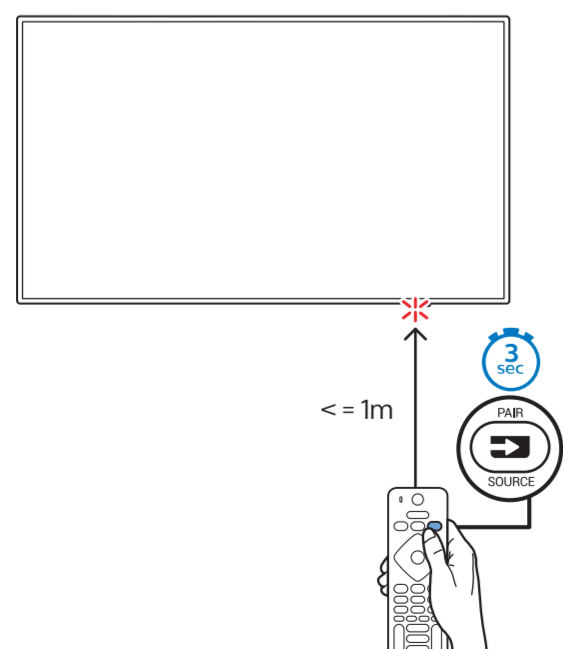

VESA (x, y)
 58" 300 x 200mm M6 (L: 10 mm-16 mm)
 146 cm

1

2

3

2x AAA LR03 1.5V

TV software upgrade for Smart TV- (From Internet)

RC Instructions

All registered and unregistered trademarks are property of their respective owners. Specifications are subject to change without notice. Philips and the Philips shield emblem are trademarks of Koninklijke Philips N.V. and are used under license from Koninklijke Philips N.V. 2020 © TP Vision Europe B.V. All rights reserved. philips.com