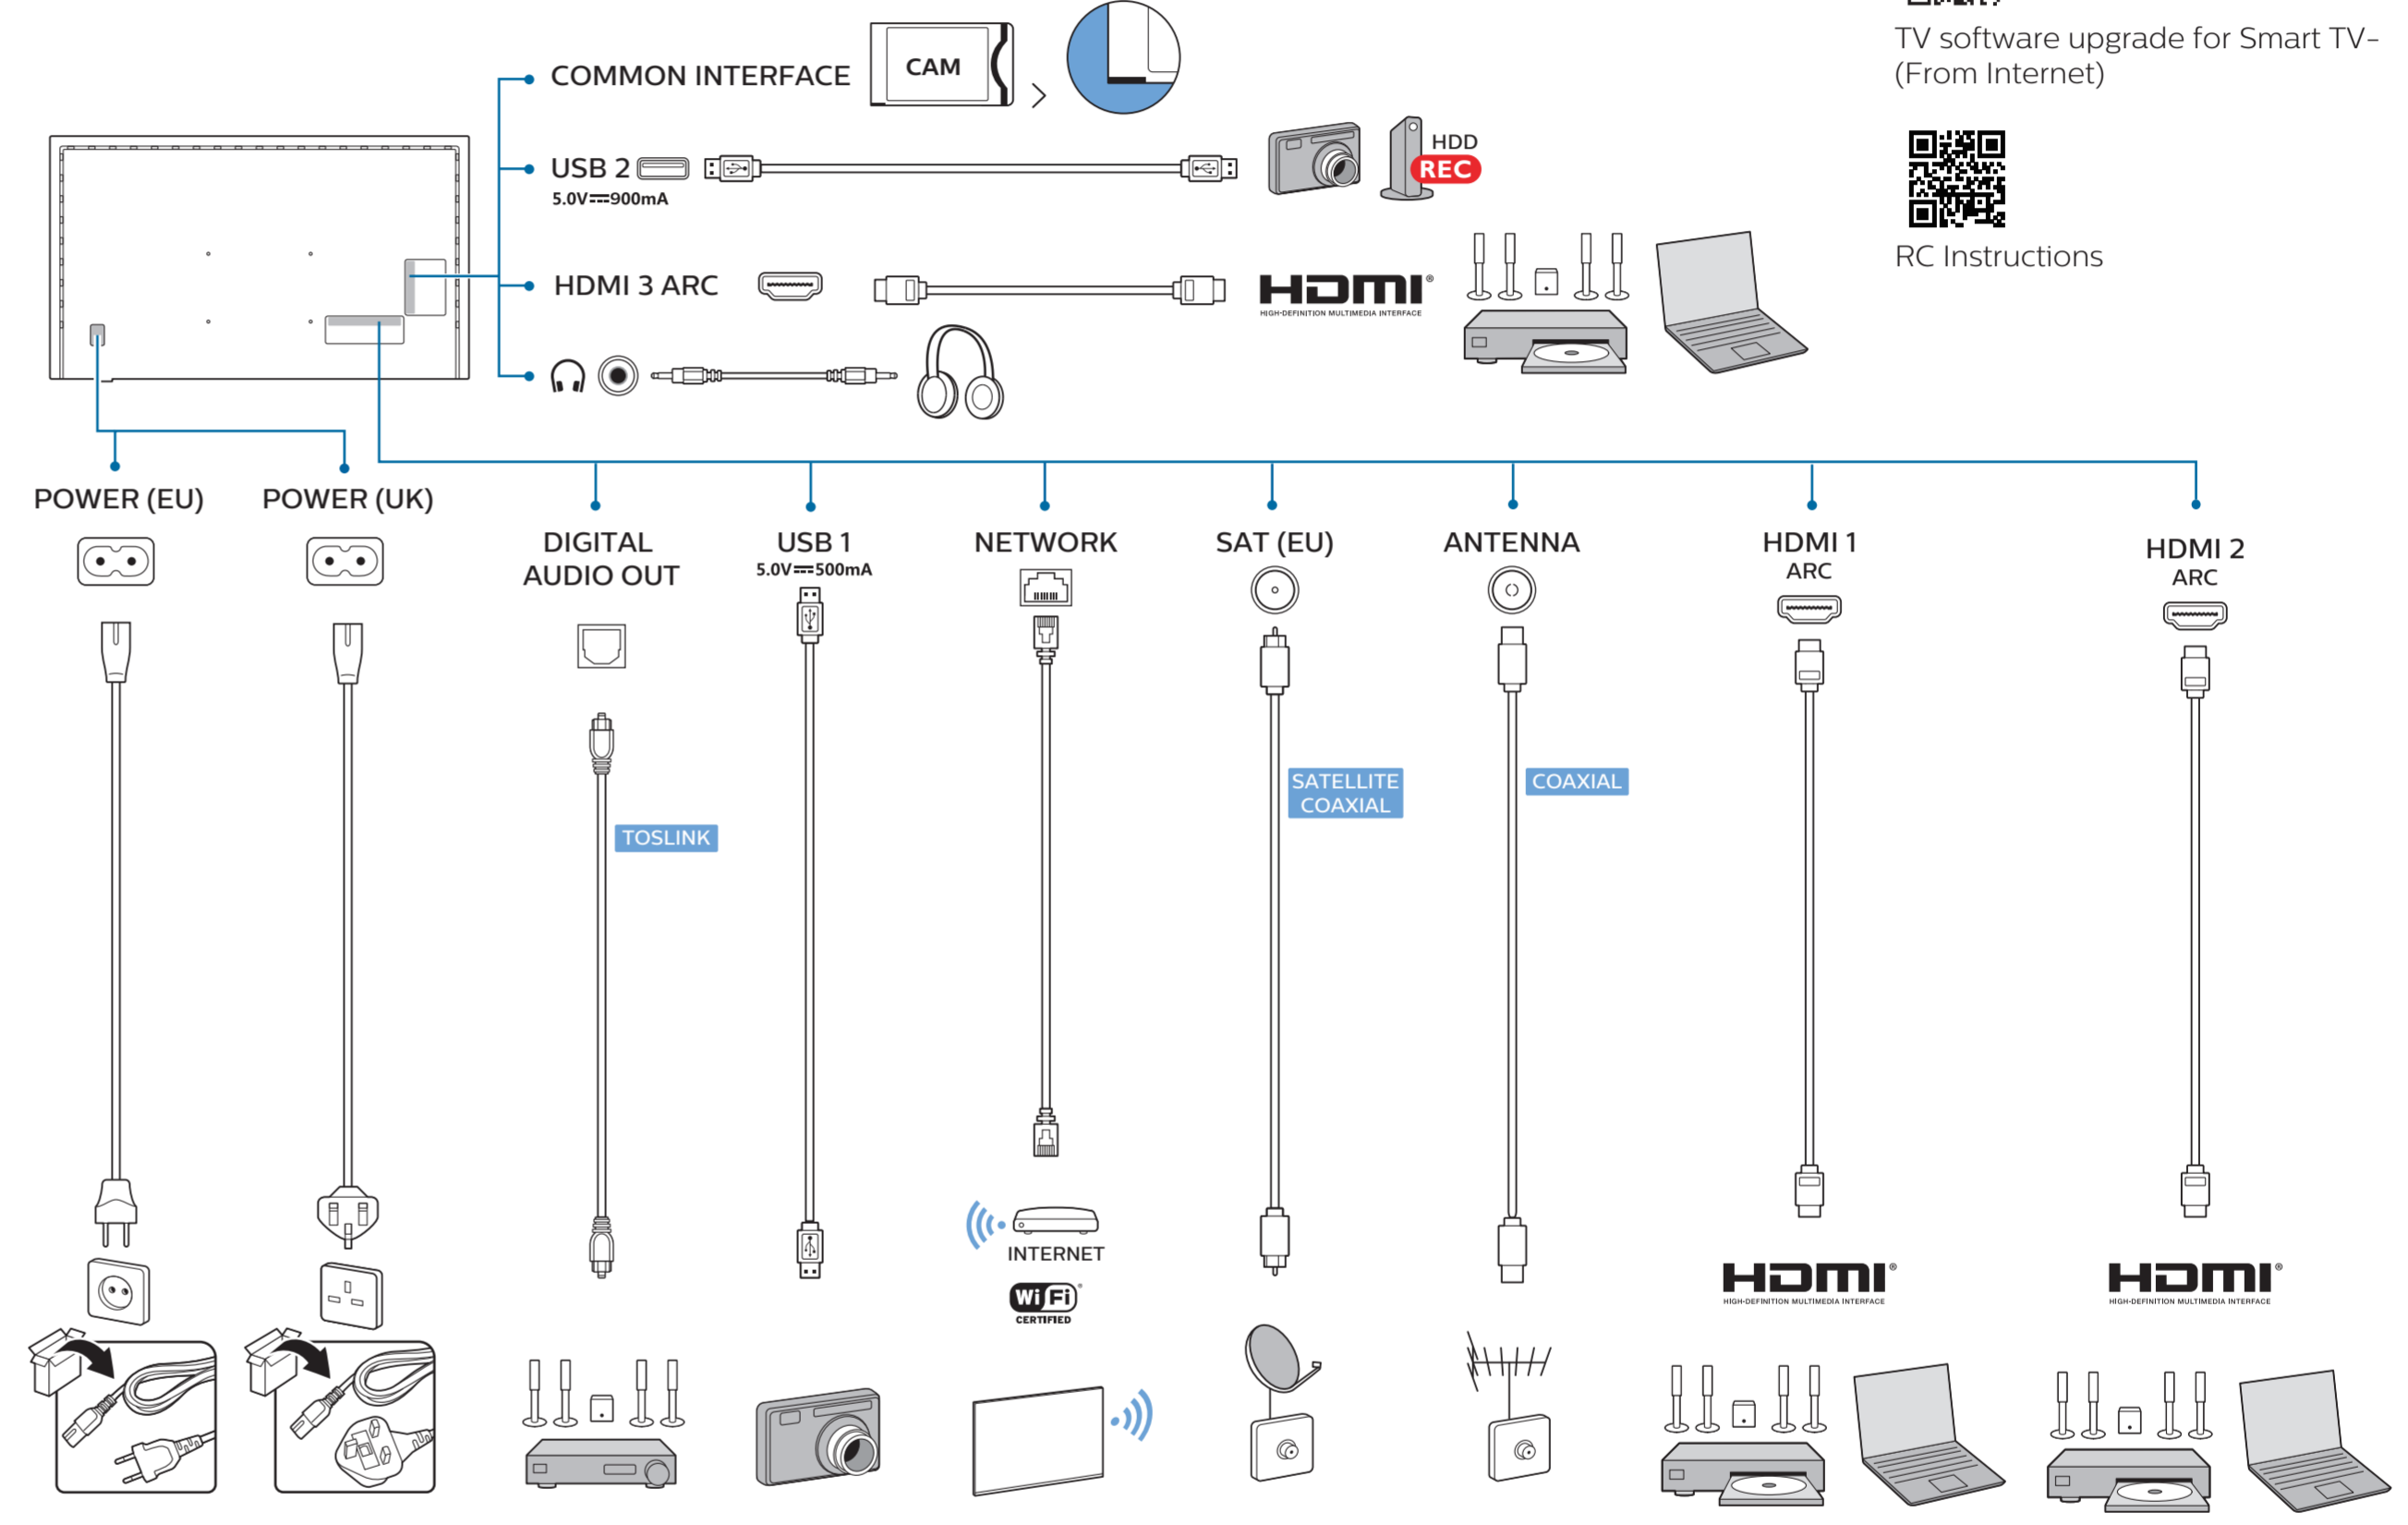

VESA (x, y)
 58" 300 x 200mm M6 (L: 10 mm-16 mm)
 146 cm

1

2

3

2x AAA LR03 1.5V

TV software upgrade for Smart TV- (From Internet)

RC Instructions

All registered and unregistered trademarks are property of their respective owners. Specifications are subject to change without notice. Philips and the Philips shield emblem are trademarks of Koninklijke Philips N.V. and are used under license from Koninklijke Philips N.V. 2020 © TP Vision Europe B.V. All rights reserved. philips.com