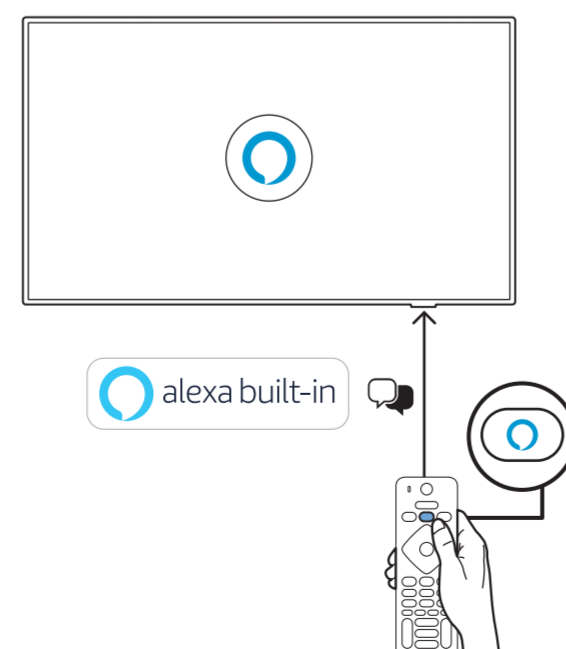

VESA (x, y)
 58" 300 x 200mm M6 (L: 10 mm-16 mm)
 146 cm

1

2

3

2x AAA LR03 1.5V

TV software upgrade for Smart TV- (From Internet)

RC Instructions

All registered and unregistered trademarks are property of their respective owners. Specifications are subject to change without notice. Philips and the Philips shield emblem are trademarks of Koninklijke Philips N.V. and are used under license from Koninklijke Philips N.V. 2020 © TP Vision Europe B.V. All rights reserved. philips.com