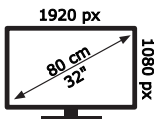

ENERG

ORAVA

LT-848 LED A181SB

32 kWh/1000h

ABCDEF **G**

45 kWh/1000h

50599020