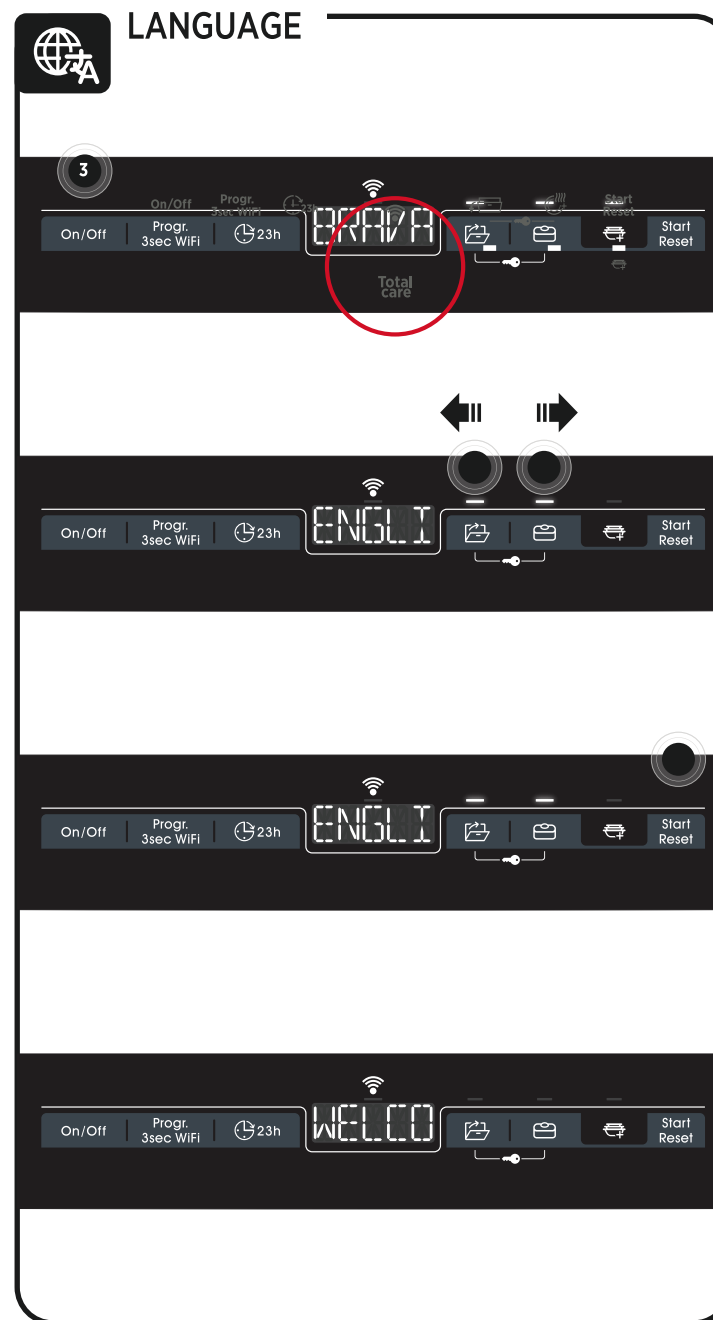

6

simply|Fi

Download the
Candy simply-Fi App

Download on the
App Store

ANDROID APP ON
Google play

Code 41048465

1

2